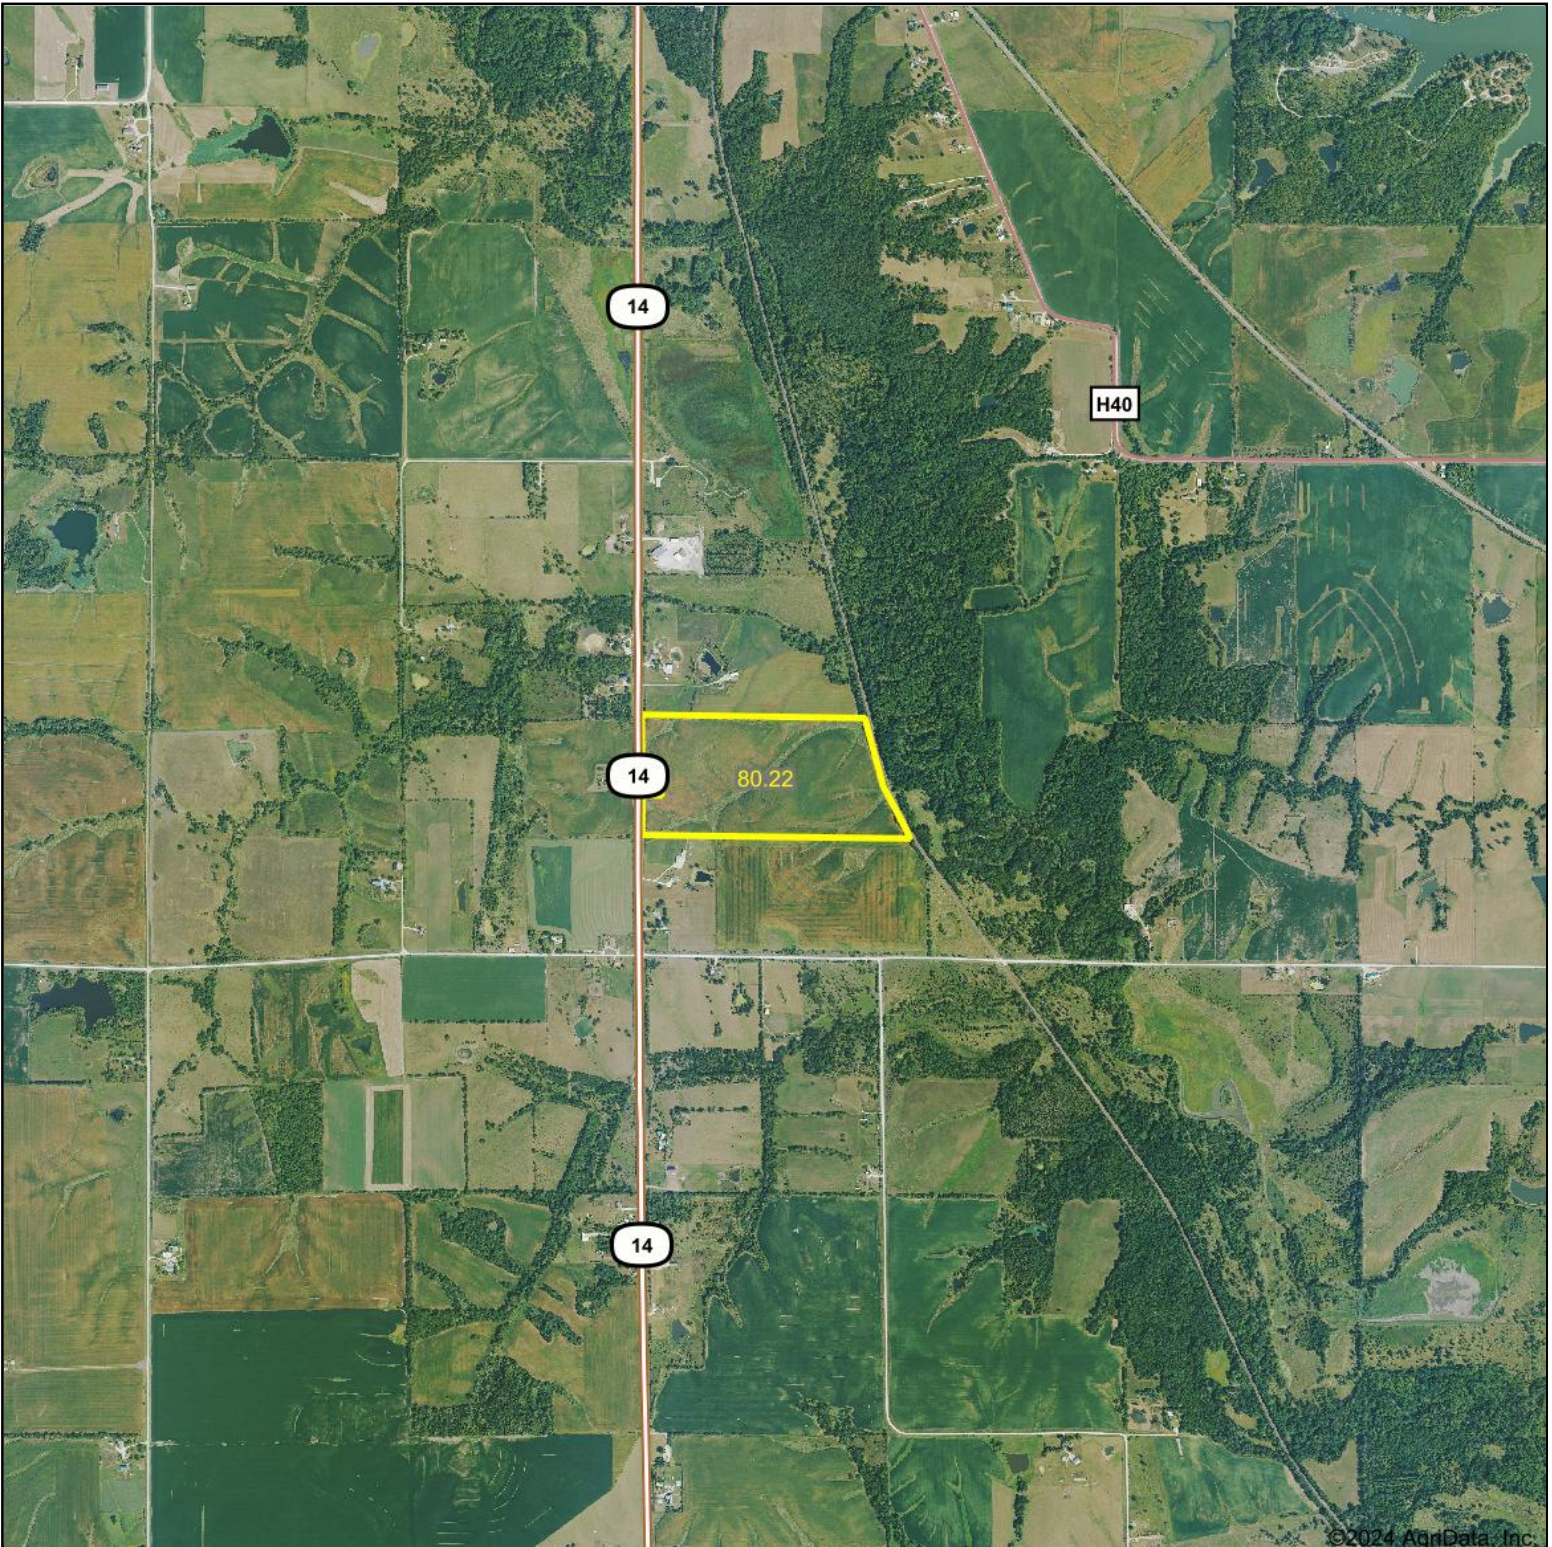

Aerial Map

©2024 AgriData, Inc.

MIDWEST
LEGACY
Land & Farm Sales

Maps Provided By:

© AgriData, Inc. 2023 www.AgriDataInc.com

Boundary Center: 40° 58' 33.04, -93° 18' 8.72

5-71N-21W
Lucas County
Iowa

12/7/2024