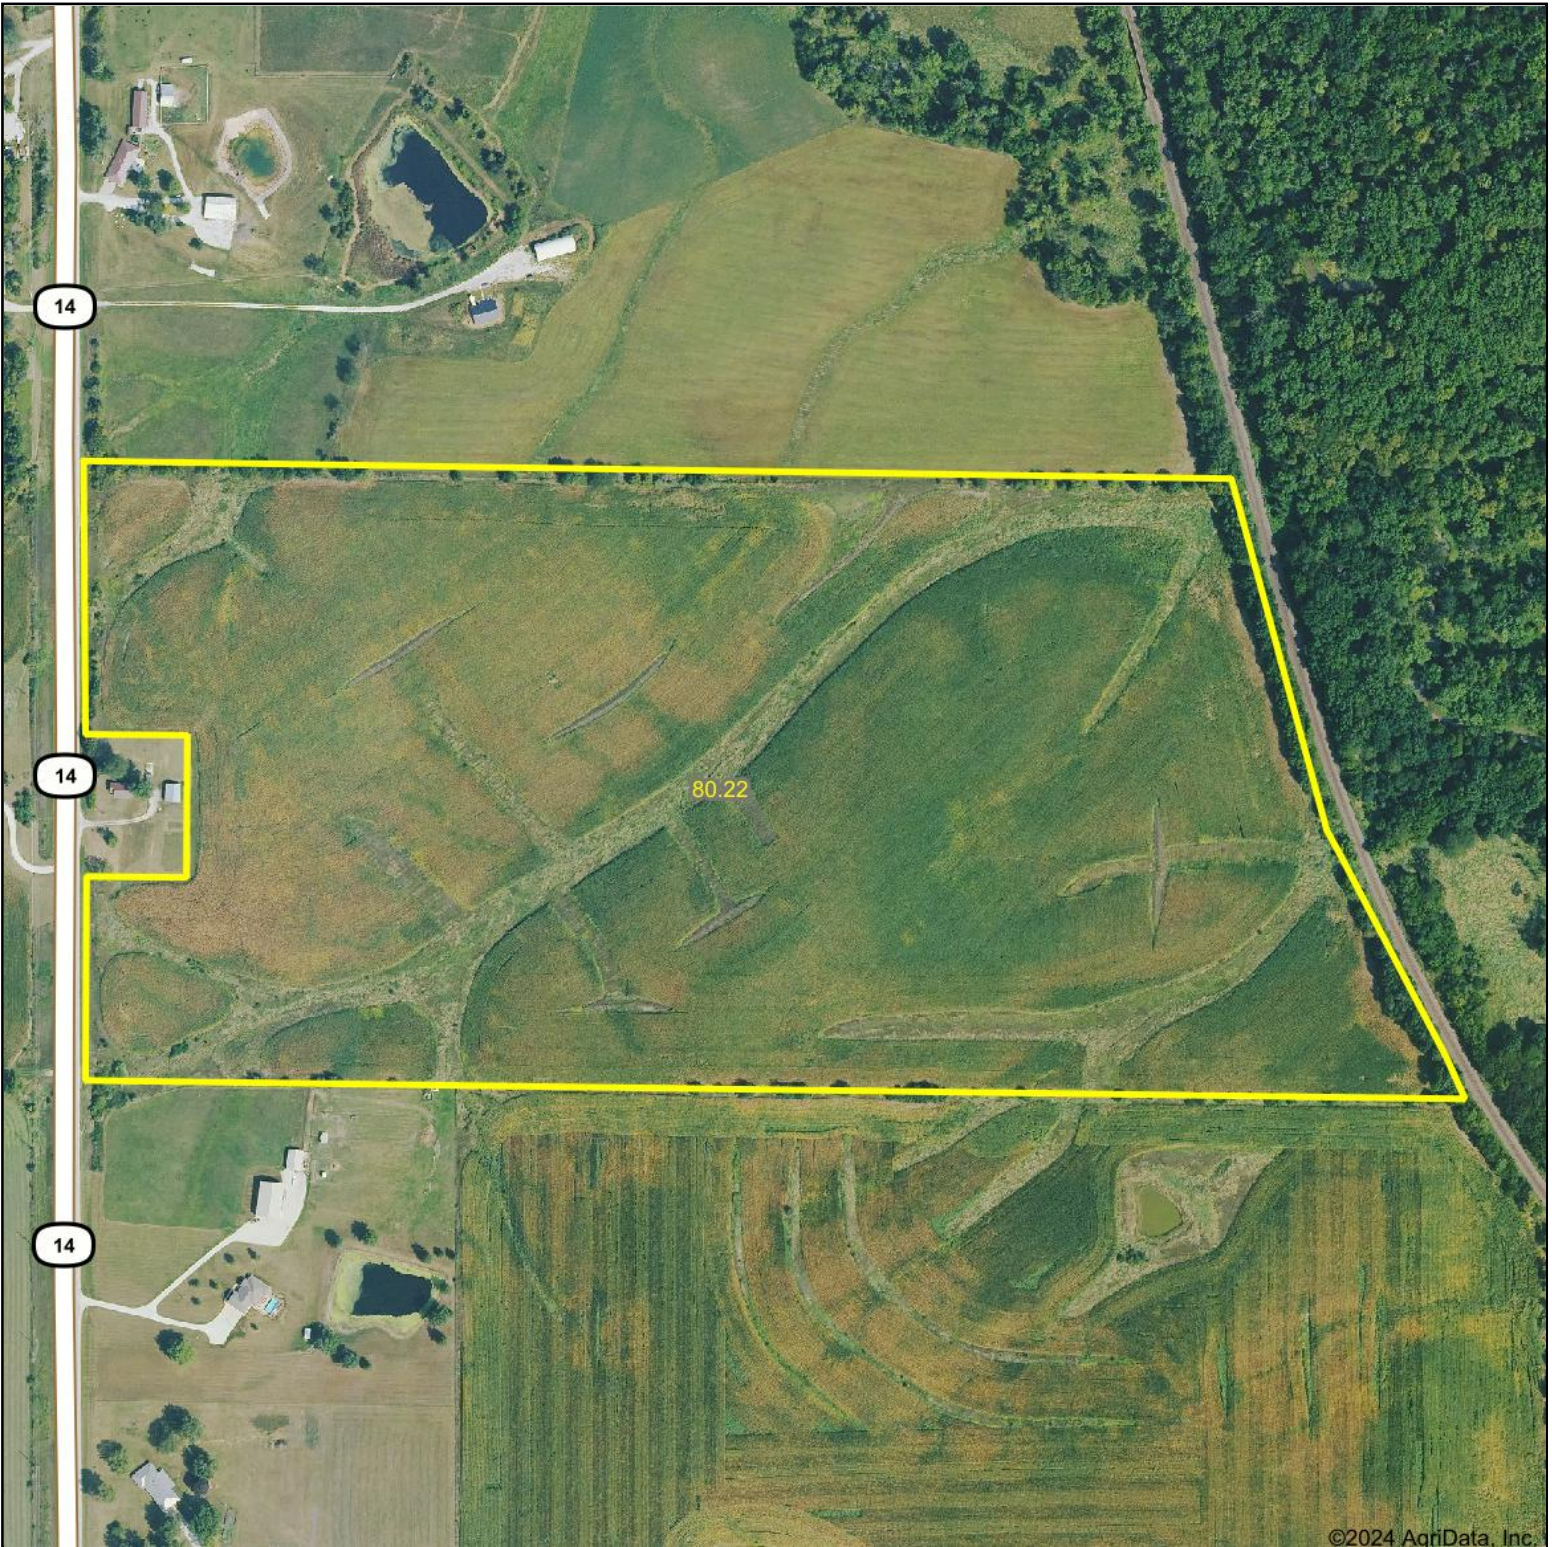

Aerial Map

©2024 AgriData, Inc.

**MIDWEST
LEGACY**
Land & Farm Sales

Maps Provided By:

© AgriData, Inc. 2023 www.AgriDataInc.com

Boundary Center: 40° 58' 33.04, -93° 18' 8.72

5-71N-21W
Lucas County
Iowa

0ft 475ft 949ft