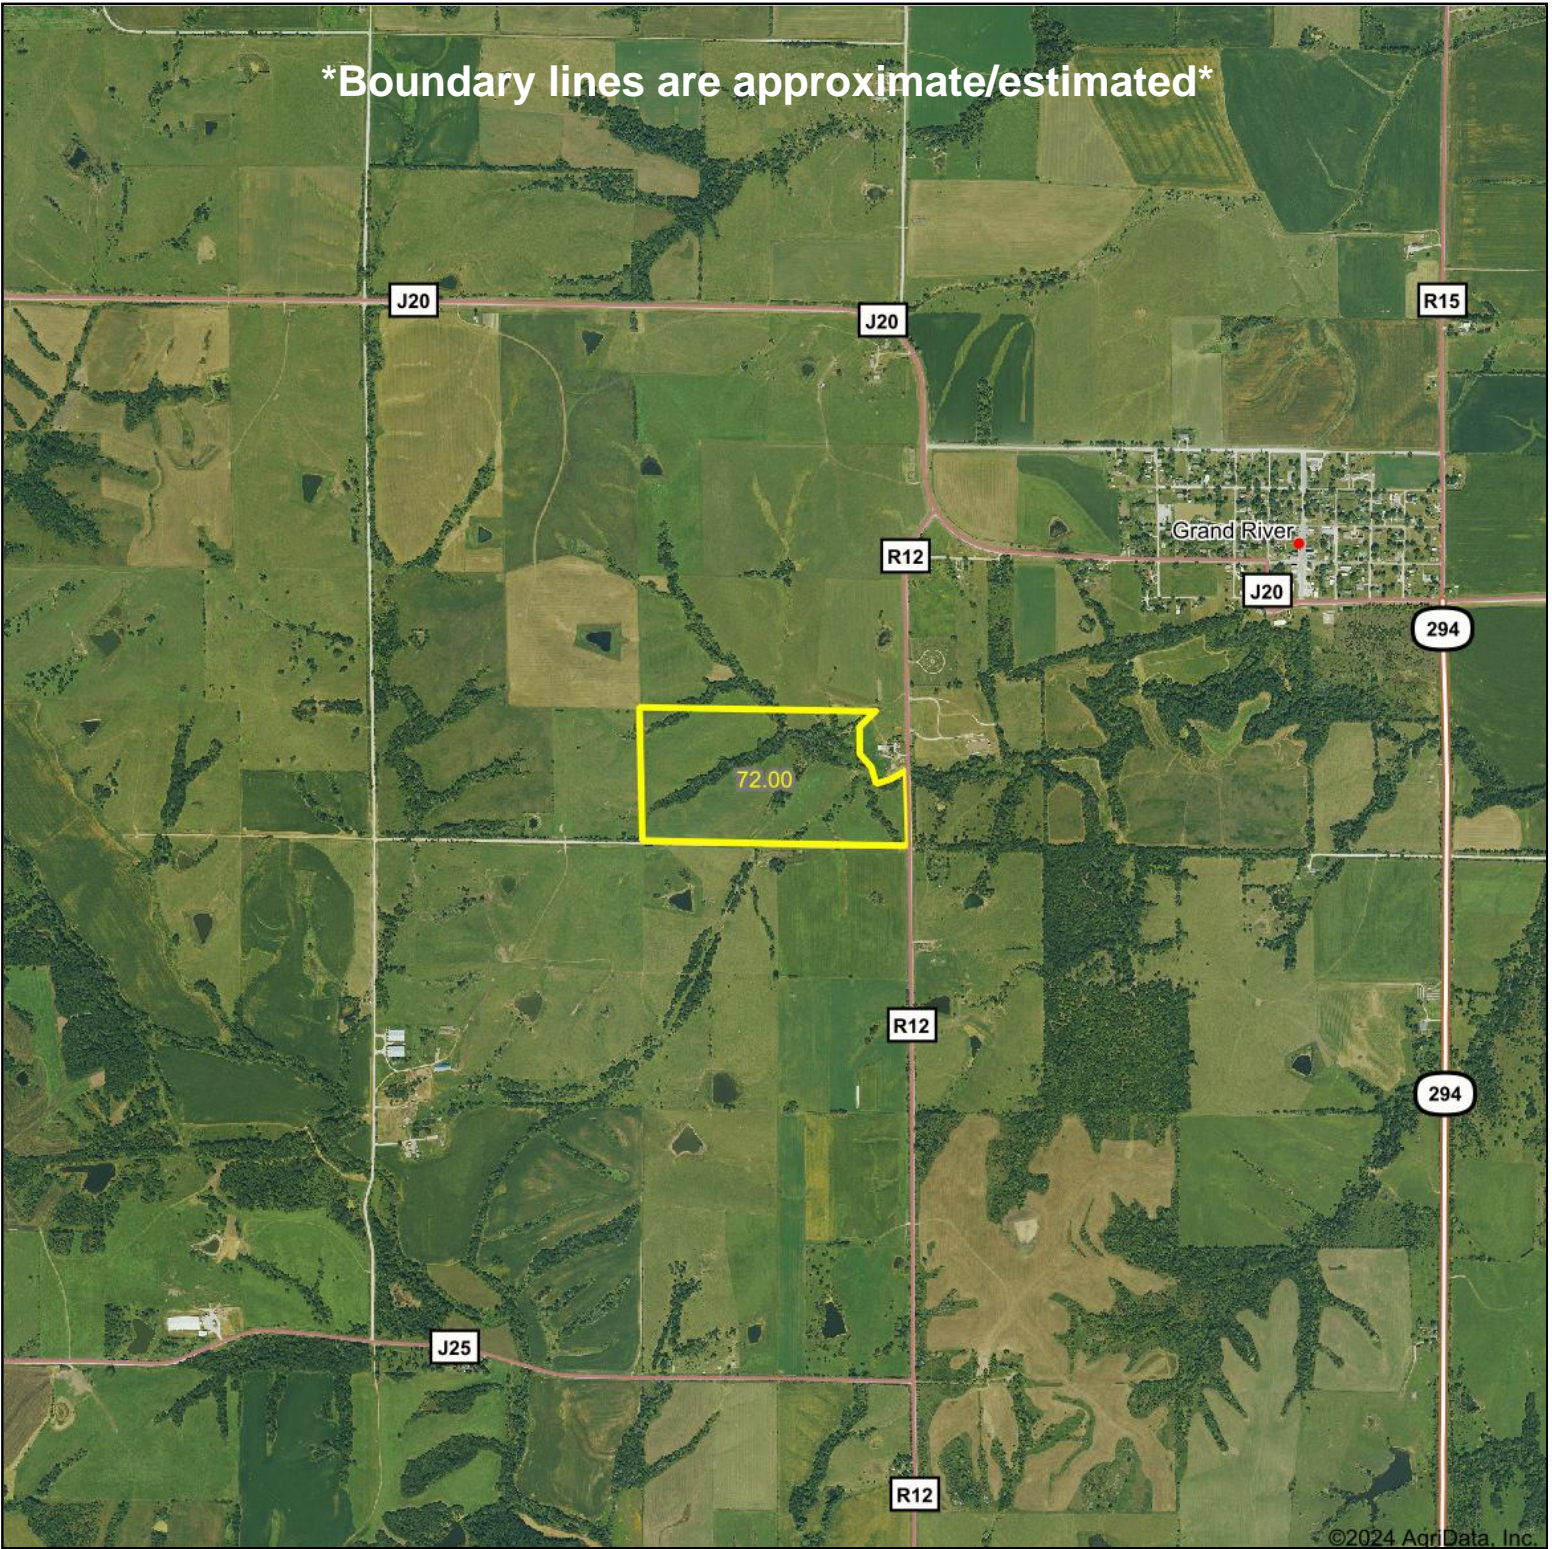

Aerial Map

Boundary lines are approximate/estimated

©2024 AgriData, Inc.

**MIDWEST
LEGACY**
Land & Farm Sales

Maps Provided By:

© AgriData, Inc. 2023 www.AgriDataInc.com

Boundary Center: 40° 48' 44.95, -93° 58' 51.48

32-70N-27W
Decatur County
Iowa

10/30/2024