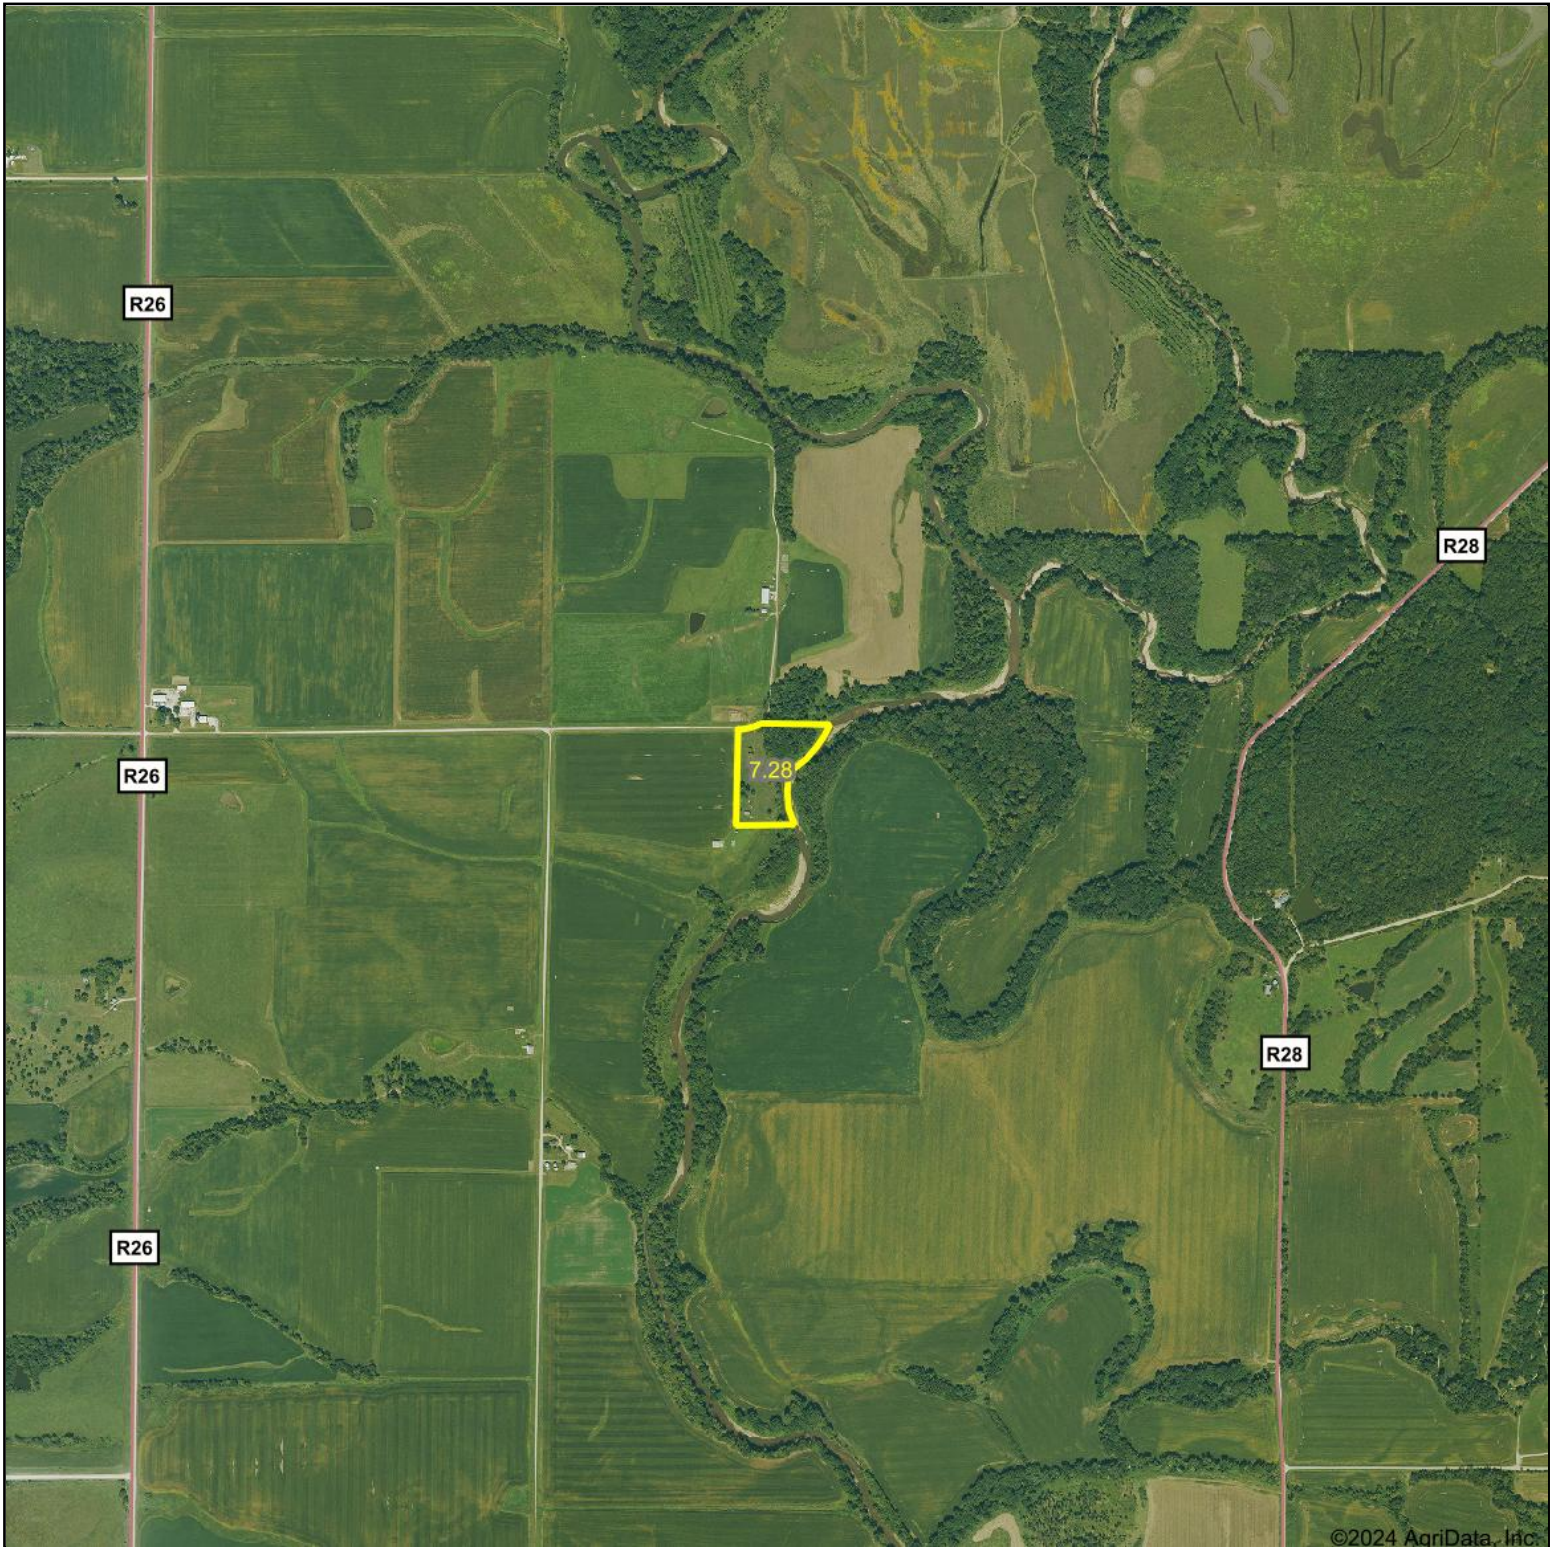

Aerial Map

MIDWEST
LEGACY
Land & Farm Sales

Maps Provided By:

© AgriData, Inc. 2023 www.AgriDataInc.com

Boundary Center: 40° 46' 52, -93° 53' 3.69

18-69N-26W
Decatur County
Iowa

5/3/2024