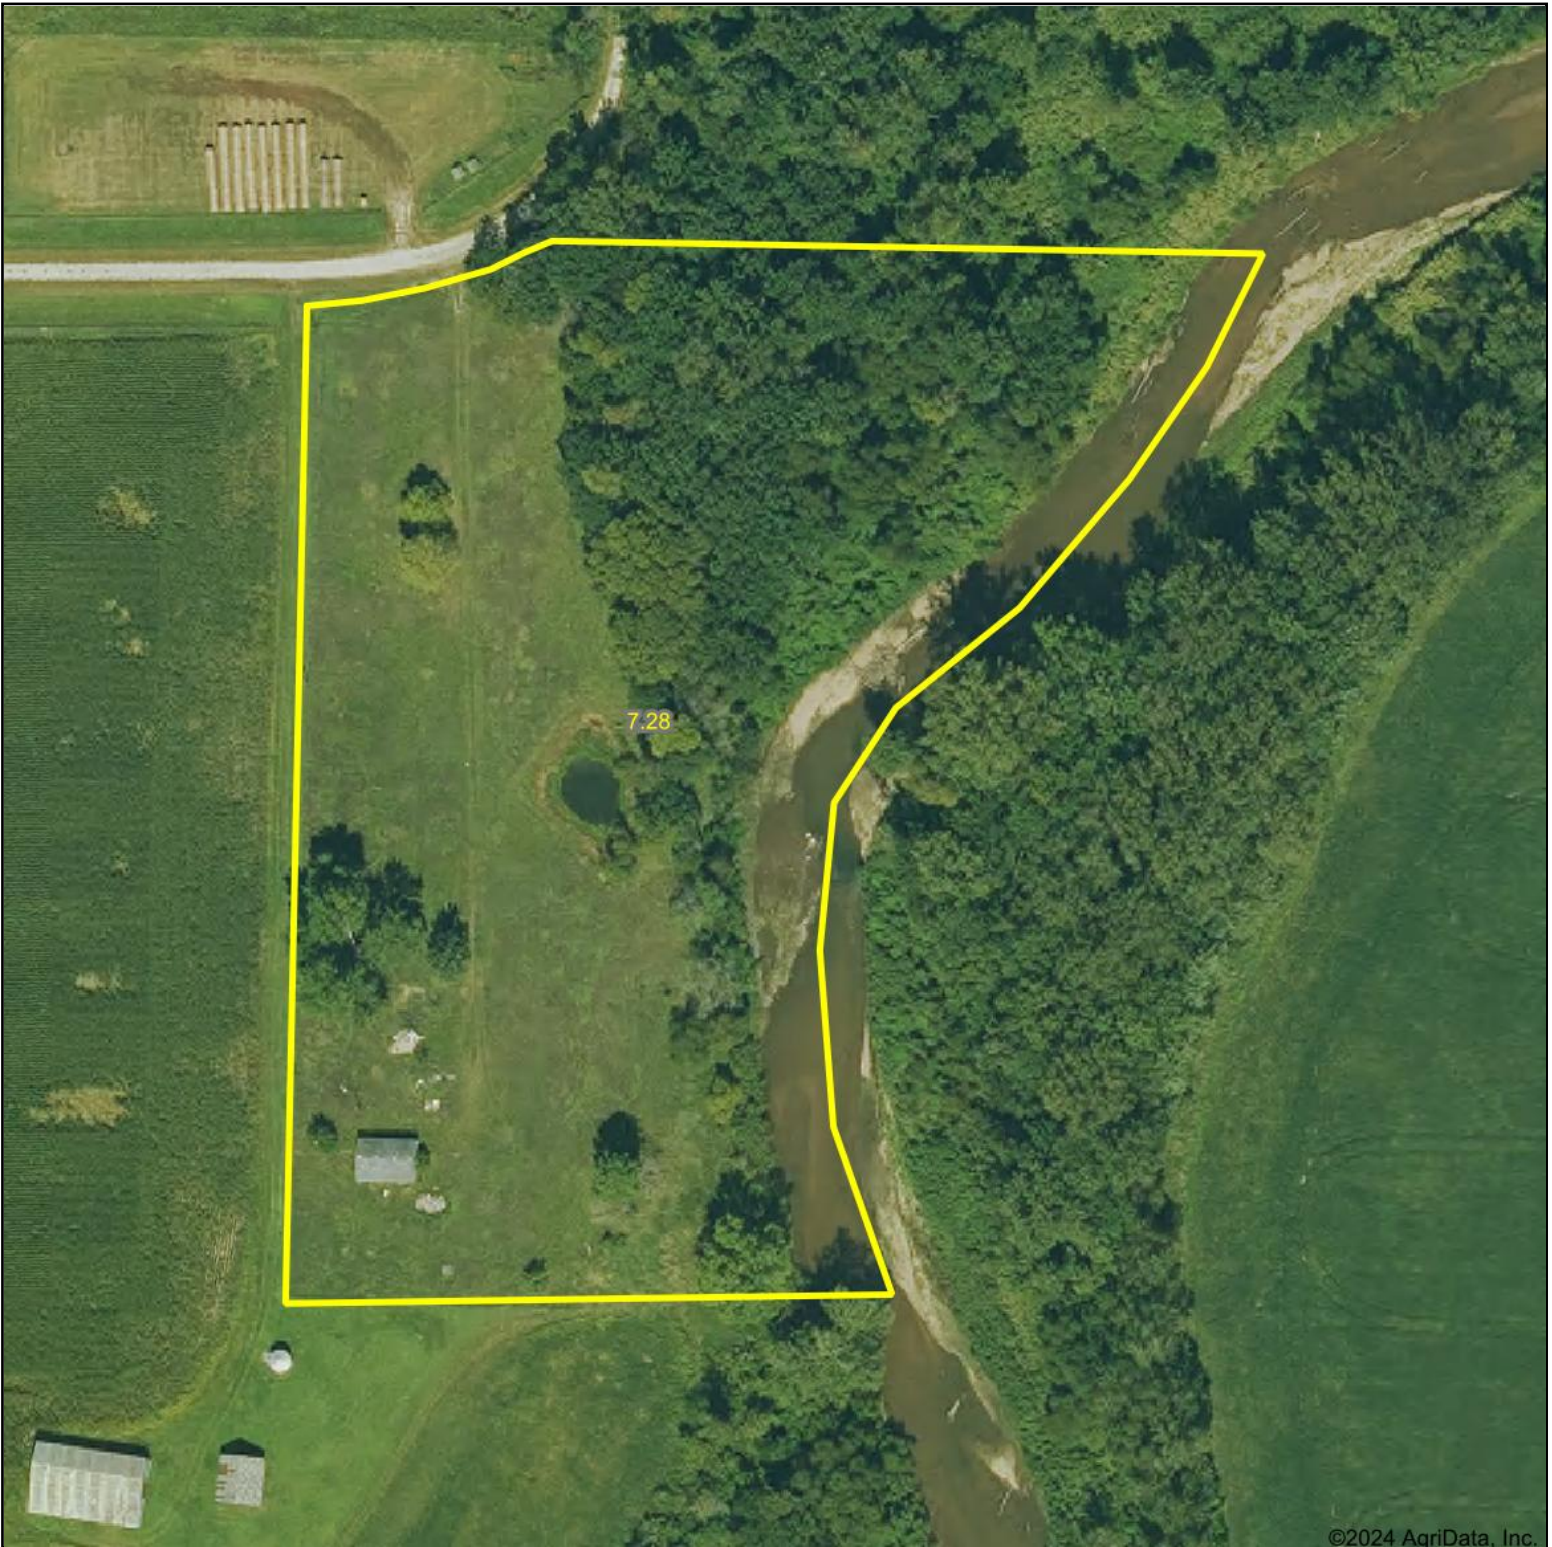

# Aerial Map

Map Center: 40° 46' 52, -93° 53' 3.69

0ft 149ft 299ft

18-69N-26W  
Decatur County  
Iowa

**MIDWEST**  
**LEGACY**  
Land & Farm Sales

Maps Provided By:

© AgriData, Inc. 2023

www.AgriDataInc.com

5/3/2024