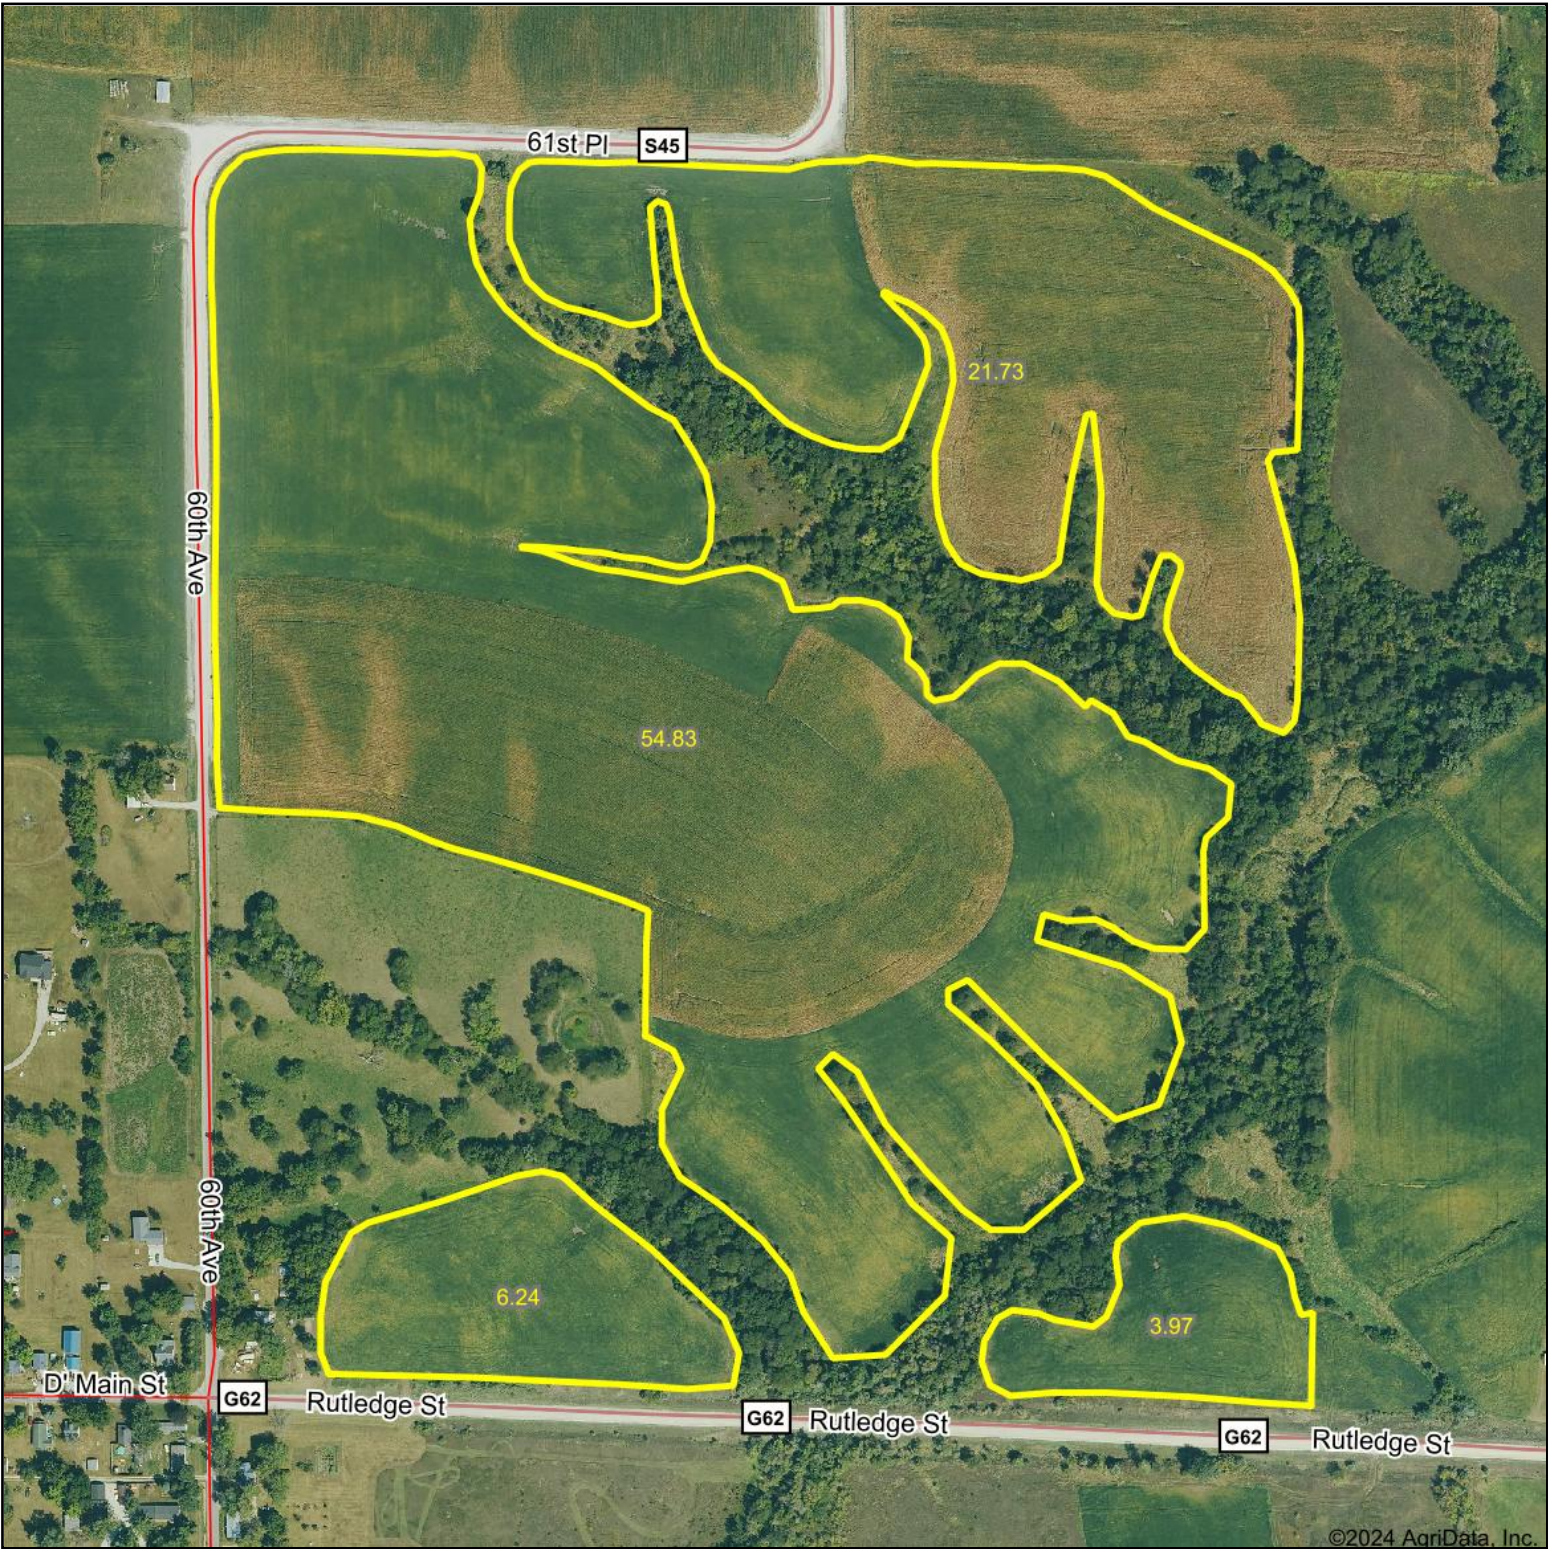

Aerial Map

©2024 AgriData, Inc.

MIDWEST
LEGACY
Land & Farm Sales

Maps Provided By:

© AgriData, Inc. 2023

www.AgriDataInc.com

Boundary Center: 41° 14' 13.28, -93° 13' 41.66

1-74N-21W
Marion County
Iowa

4/4/2024