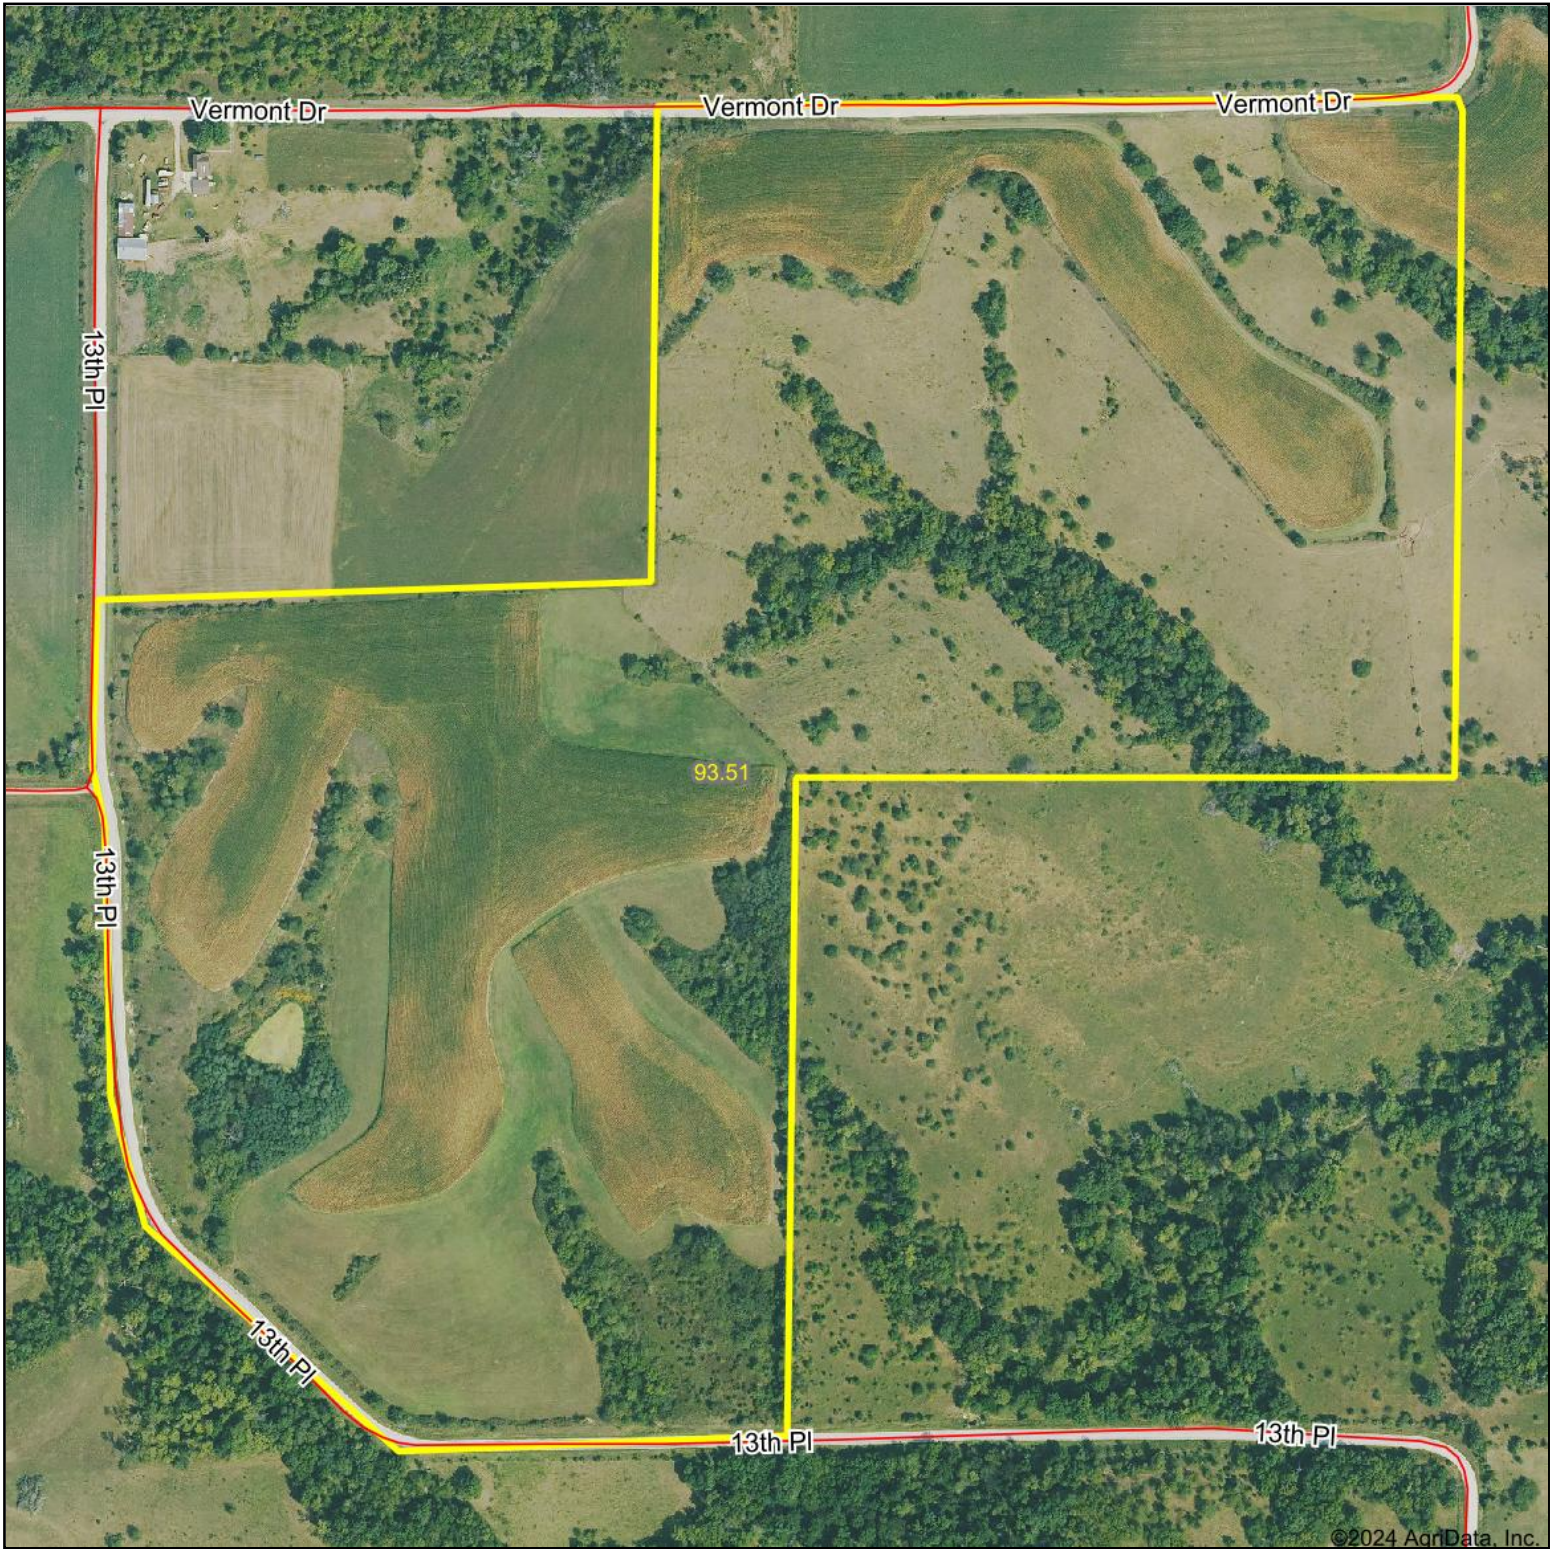

Aerial Map

©2024 AgriData, Inc.

MIDWEST
LEGACY
Land & Farm Sales

Maps Provided By:

© AgriData, Inc. 2023

www.AgridataInc.com

Boundary Center: 41° 10' 44.02, -93° 19' 6.87

30-74N-21W
Marion County
Iowa

3/2/2024