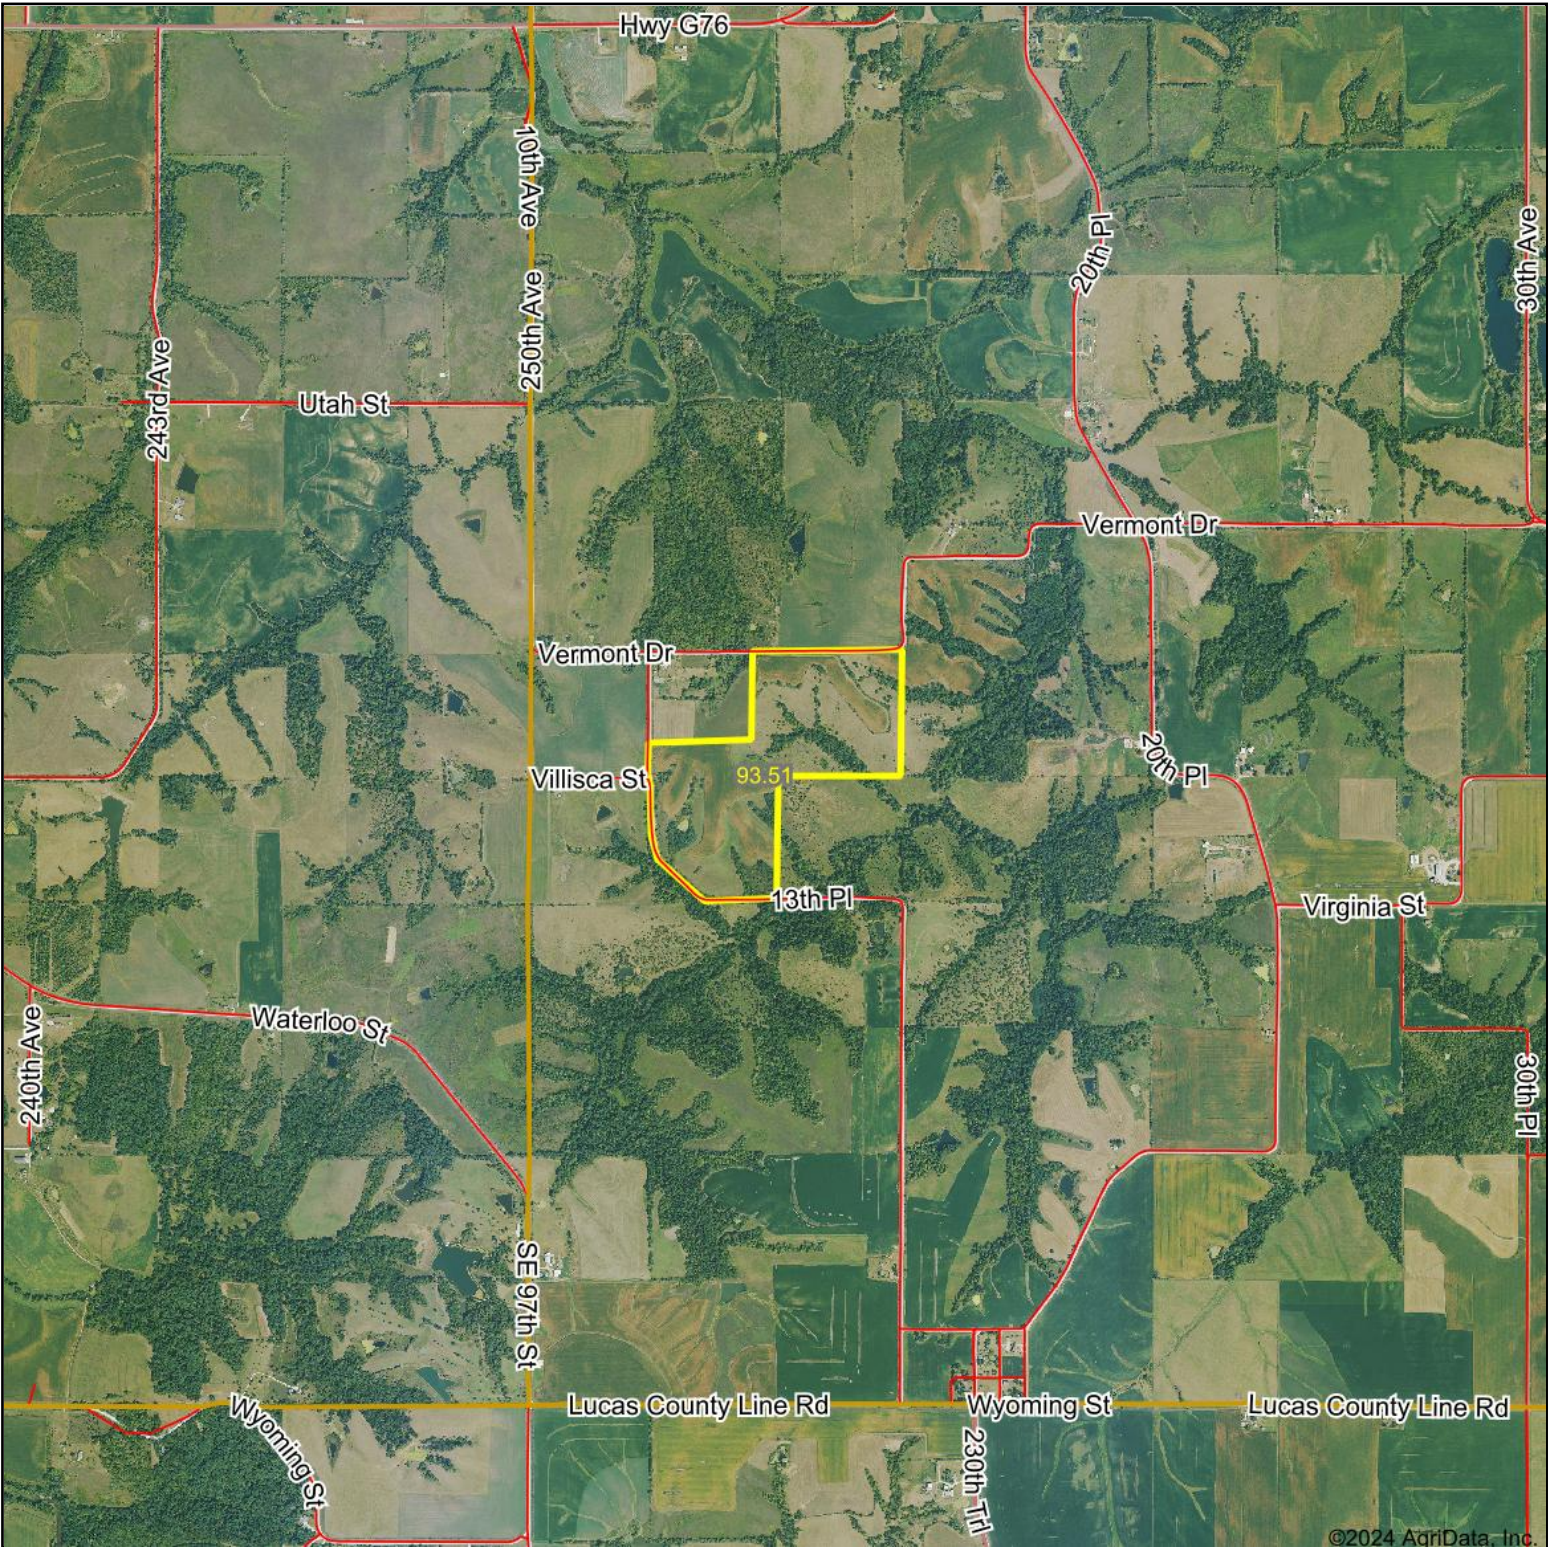

# Aerial Map

©2024 AgriData, Inc.

**MIDWEST  
LEGACY**  
Land & Farm Sales

Maps Provided By:

© AgriData, Inc. 2023

www.AgriDataInc.com

Boundary Center: 41° 10' 44.02, -93° 19' 6.87

**30-74N-21W**  
**Marion County**  
**Iowa**

0ft 2322ft 4644ft

3/2/2024