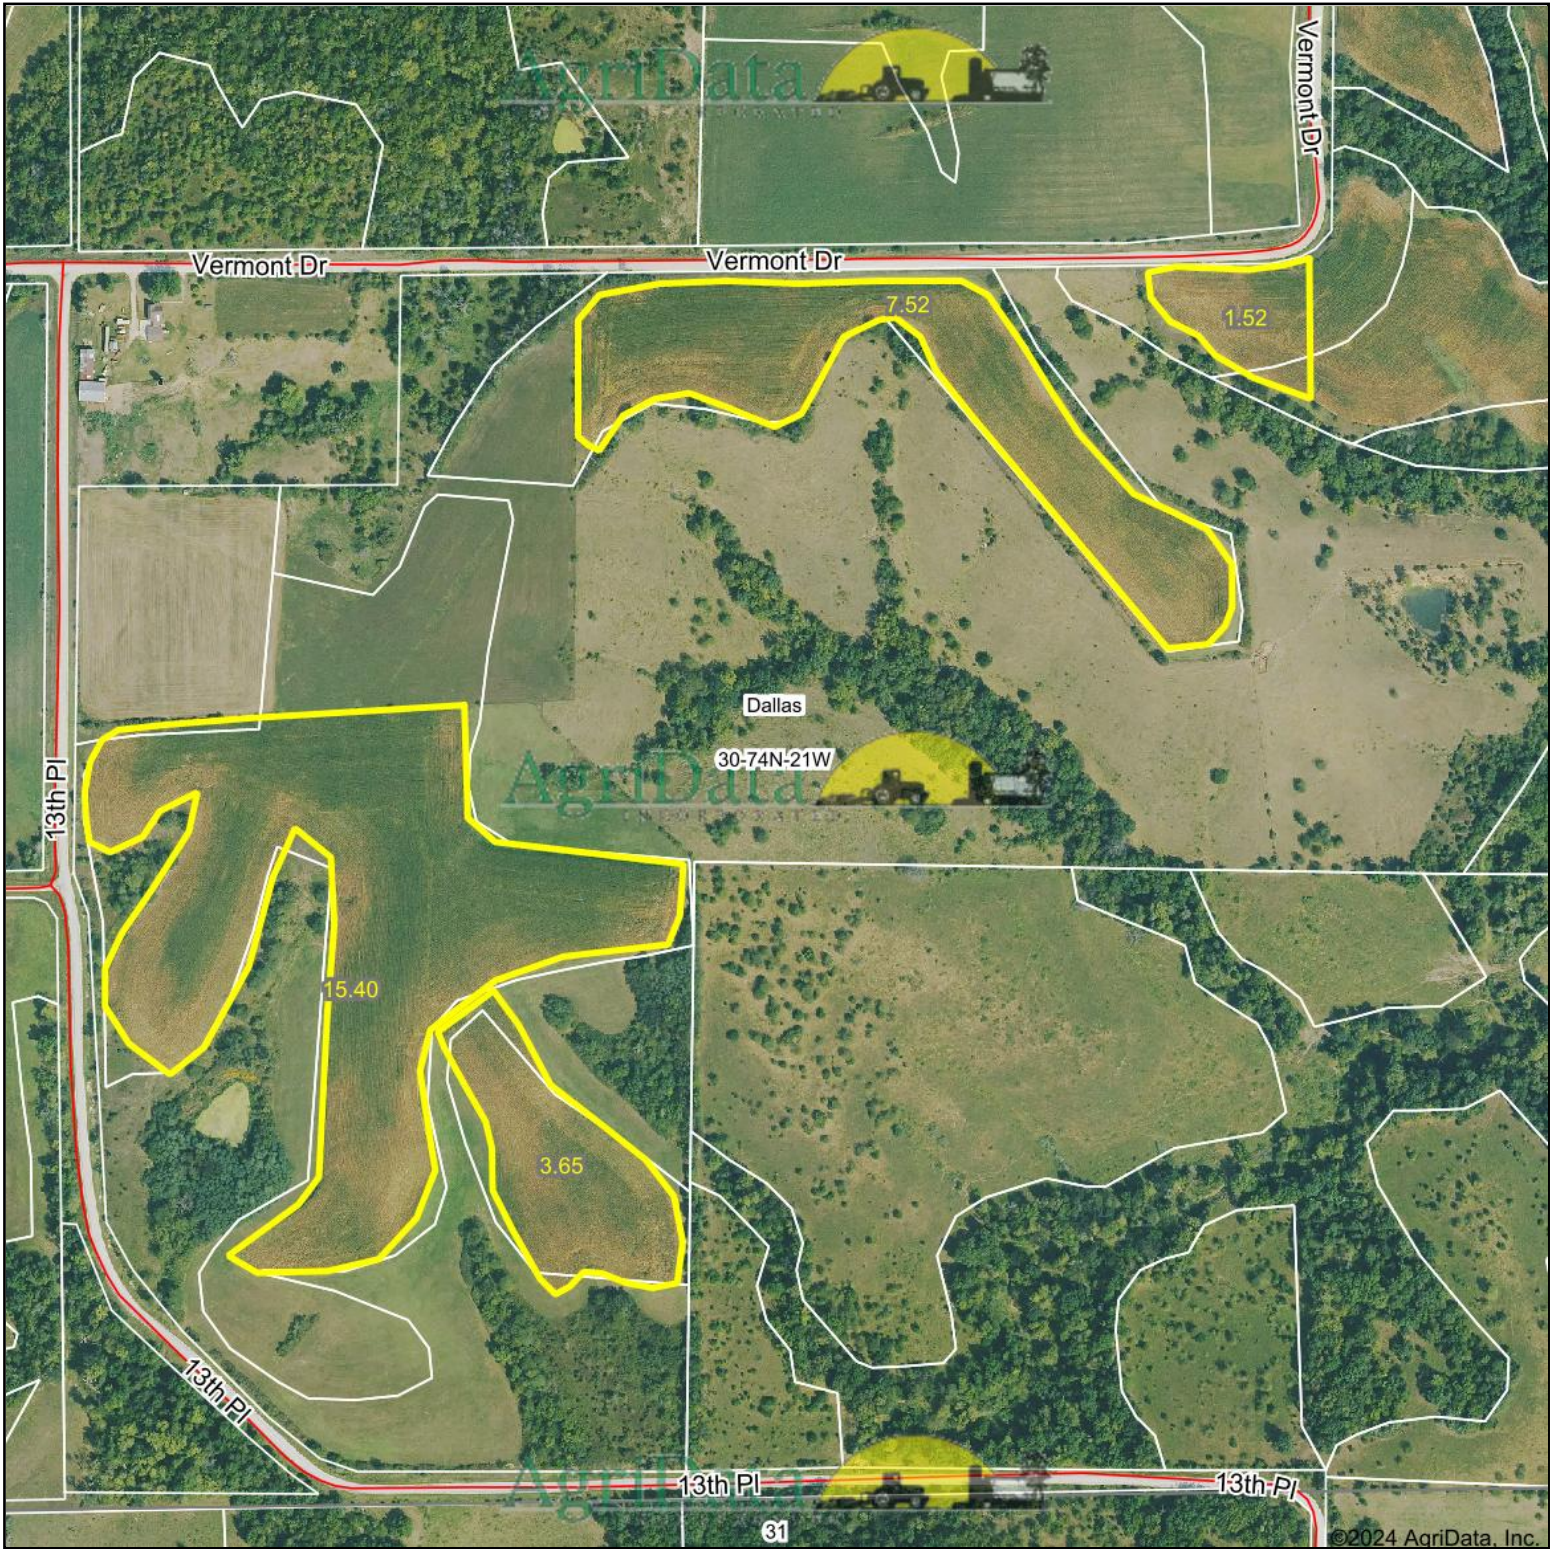

# Aerial Map

©2024 AgriData, Inc.

**MIDWEST**  
**LEGACY**  
Land & Farm Sales

Maps Provided By:

© AgriData, Inc. 2023 www.AgriDataInc.com

Boundary Center: 41° 10' 46.07, -93° 19' 6.48

**30-74N-21W**  
**Marion County**  
**Iowa**

3/2/2024