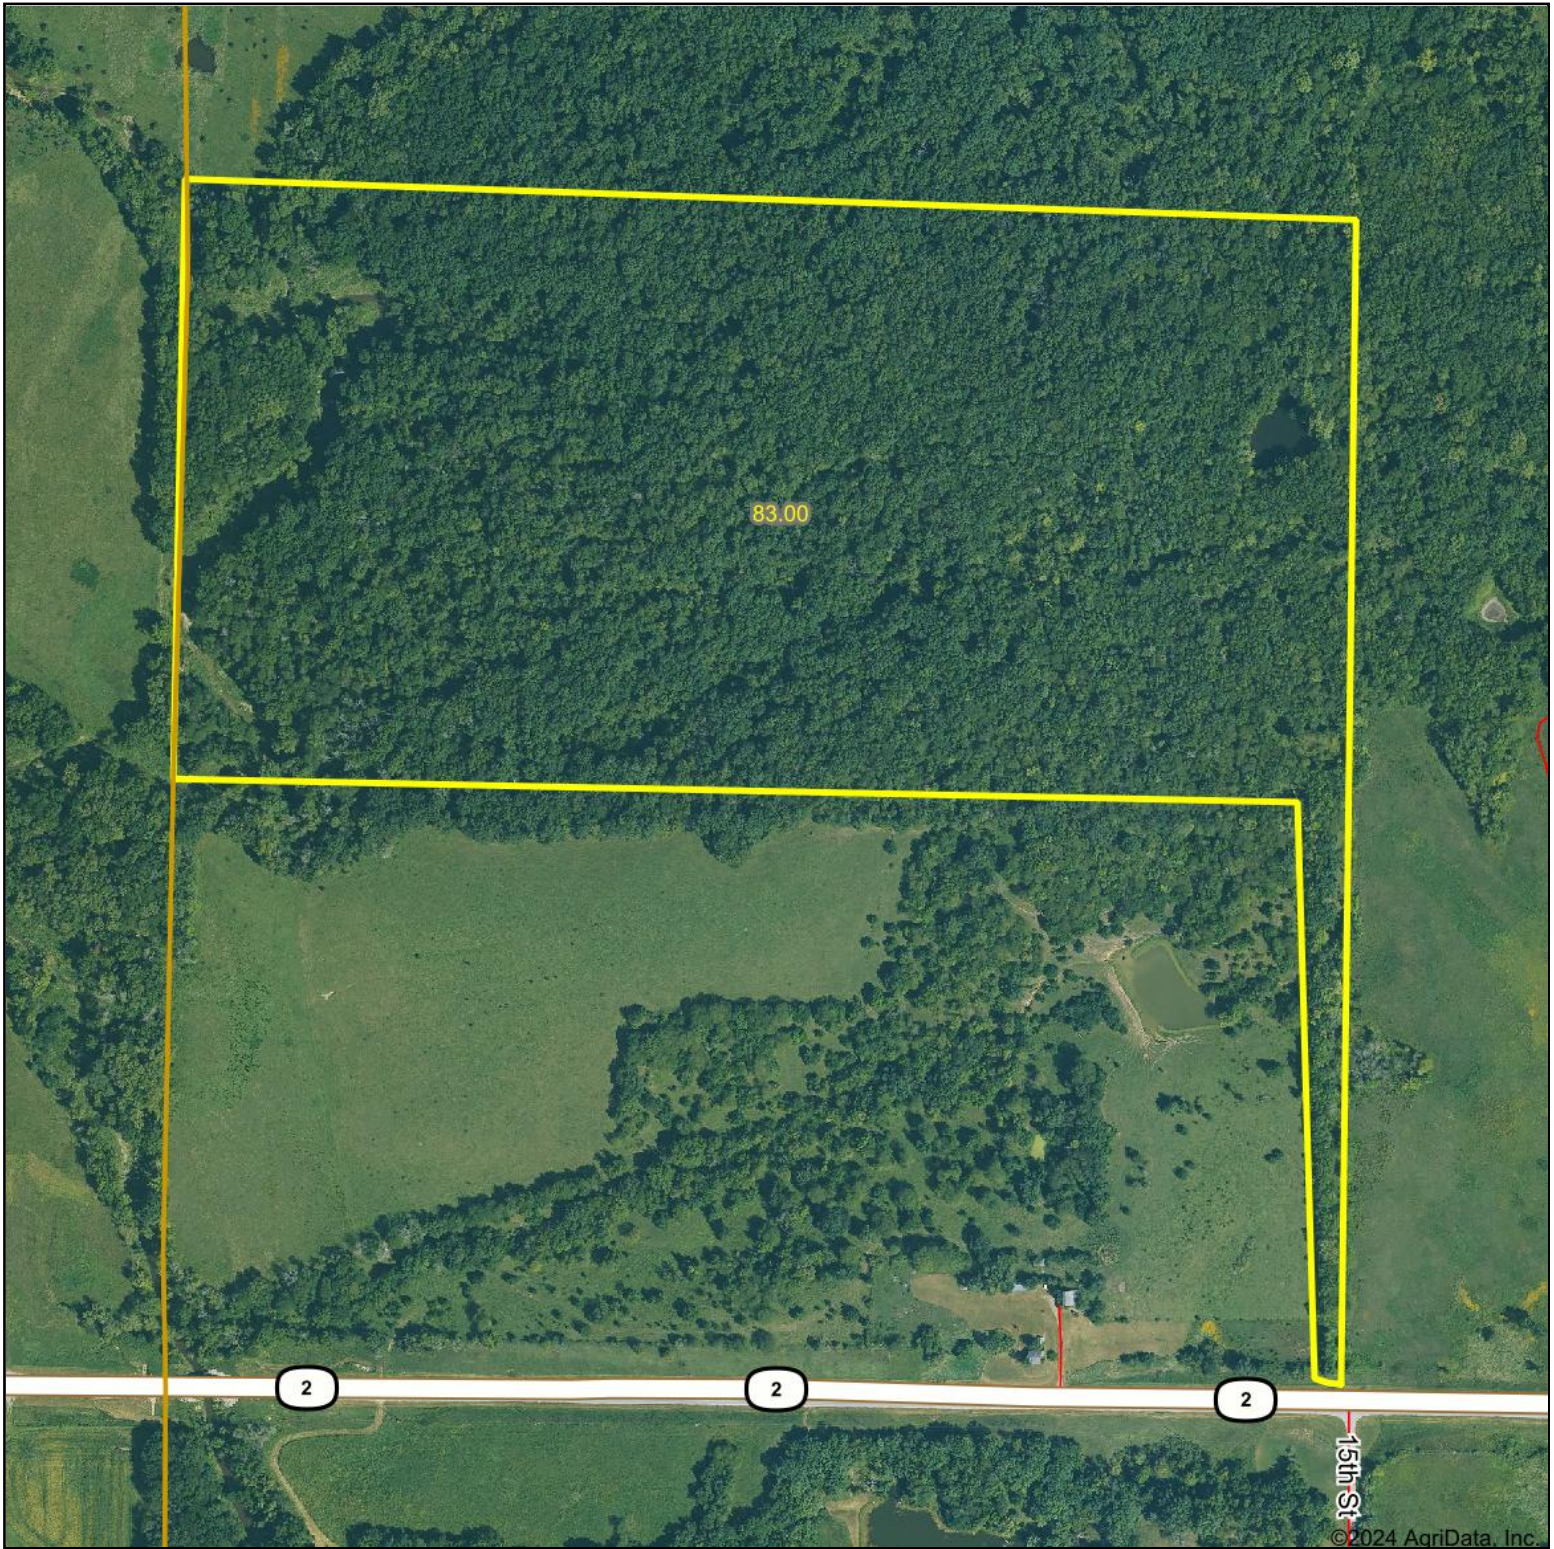

# Aerial Map

Boundary Center: 40° 45' 53.96, -93° 33' 5.39

**19-69N-23W**  
**Wayne County**  
**Iowa**

**MIDWEST**  
**LEGACY**  
Land & Farm Sales

Maps Provided By:

© AgriData, Inc. 2023

www.AgriDataInc.com