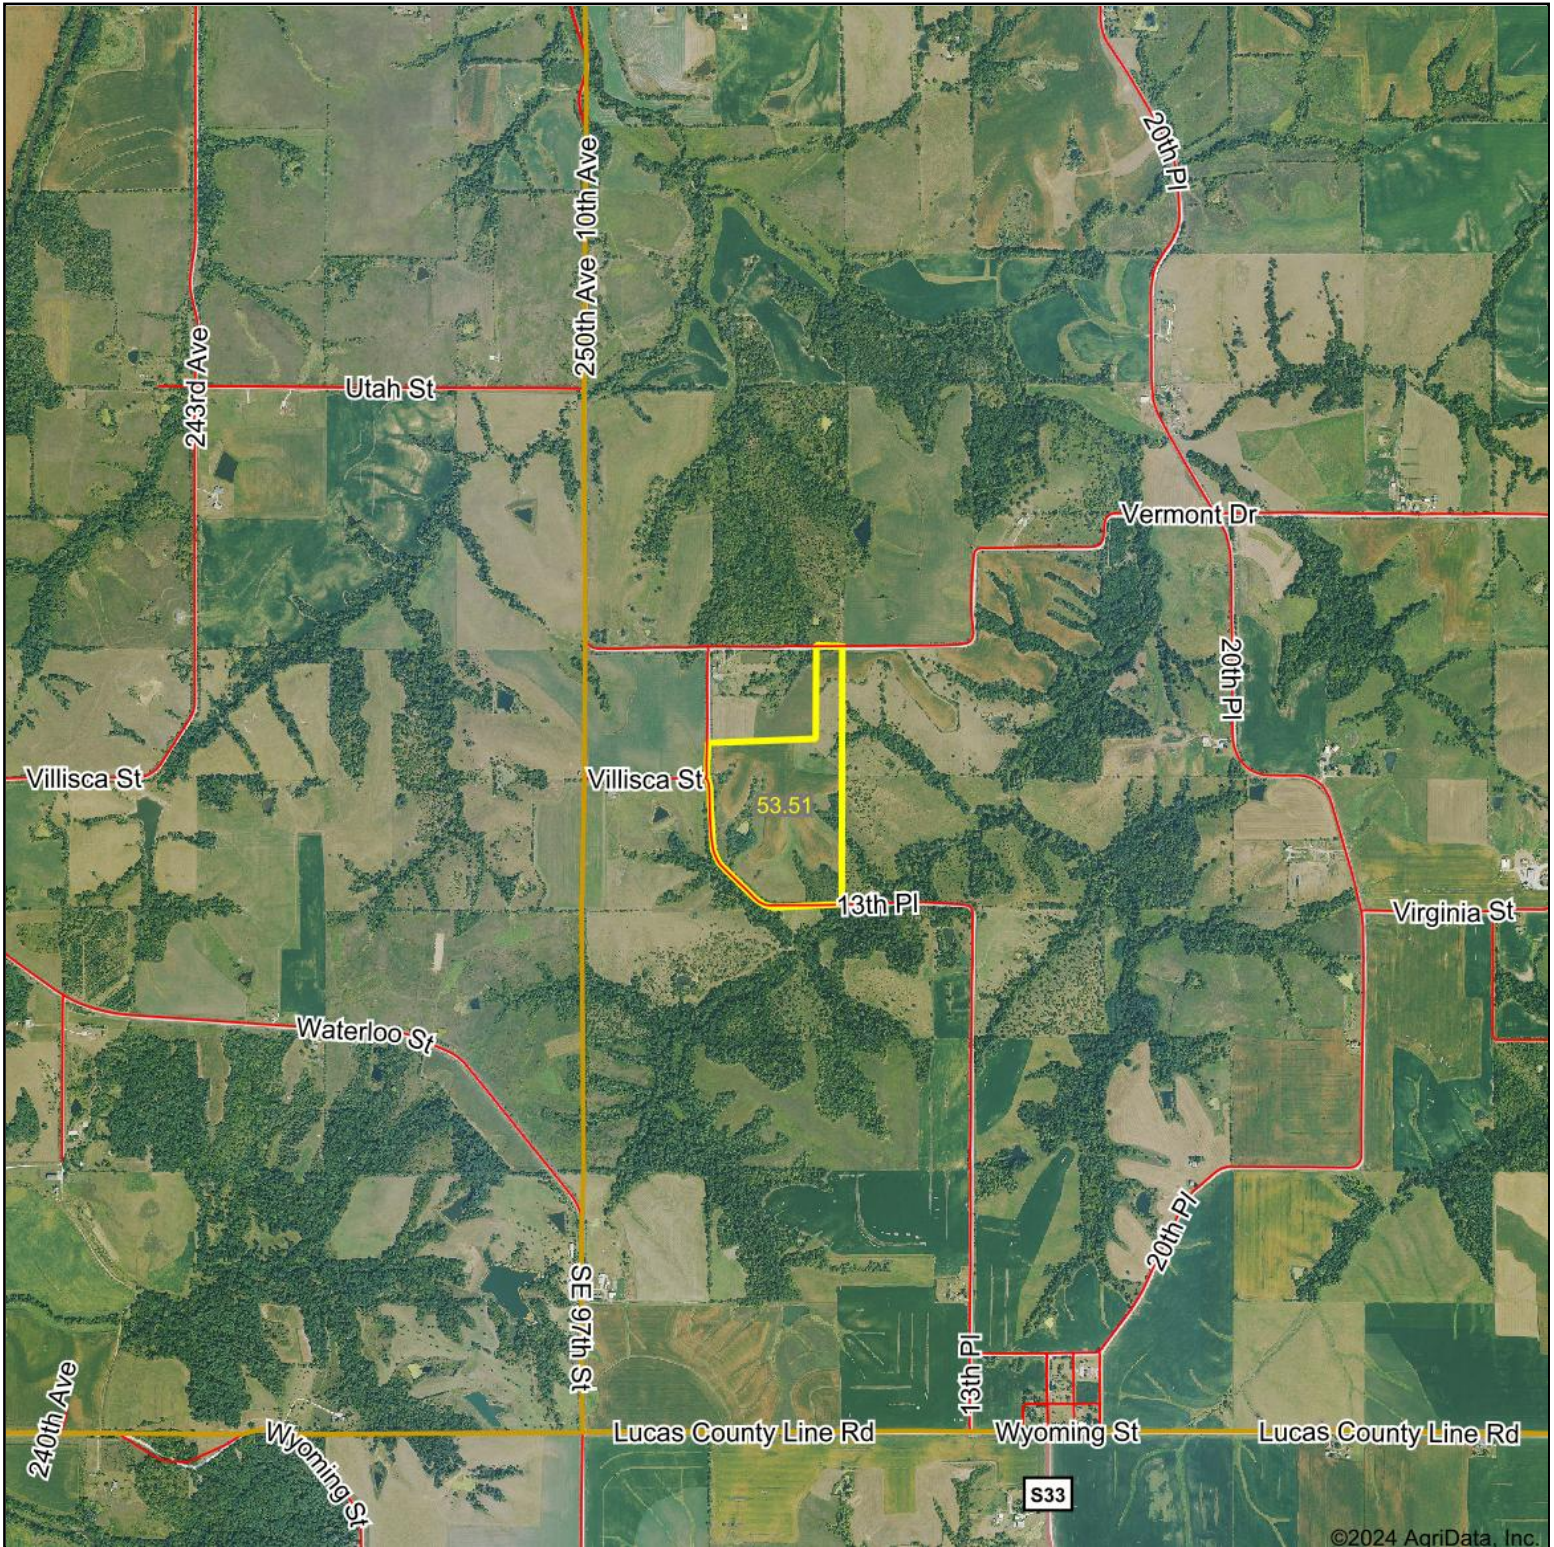

# Aerial Map

©2024 AgriData, Inc.

Boundary Center: 41° 10' 43.91, -93° 19' 15.41

**MIDWEST**  
**LEGACY**  
Land & Farm Sales

**30-74N-21W**  
**Marion County**  
**Iowa**

Maps Provided By:

© AgriData, Inc. 2023