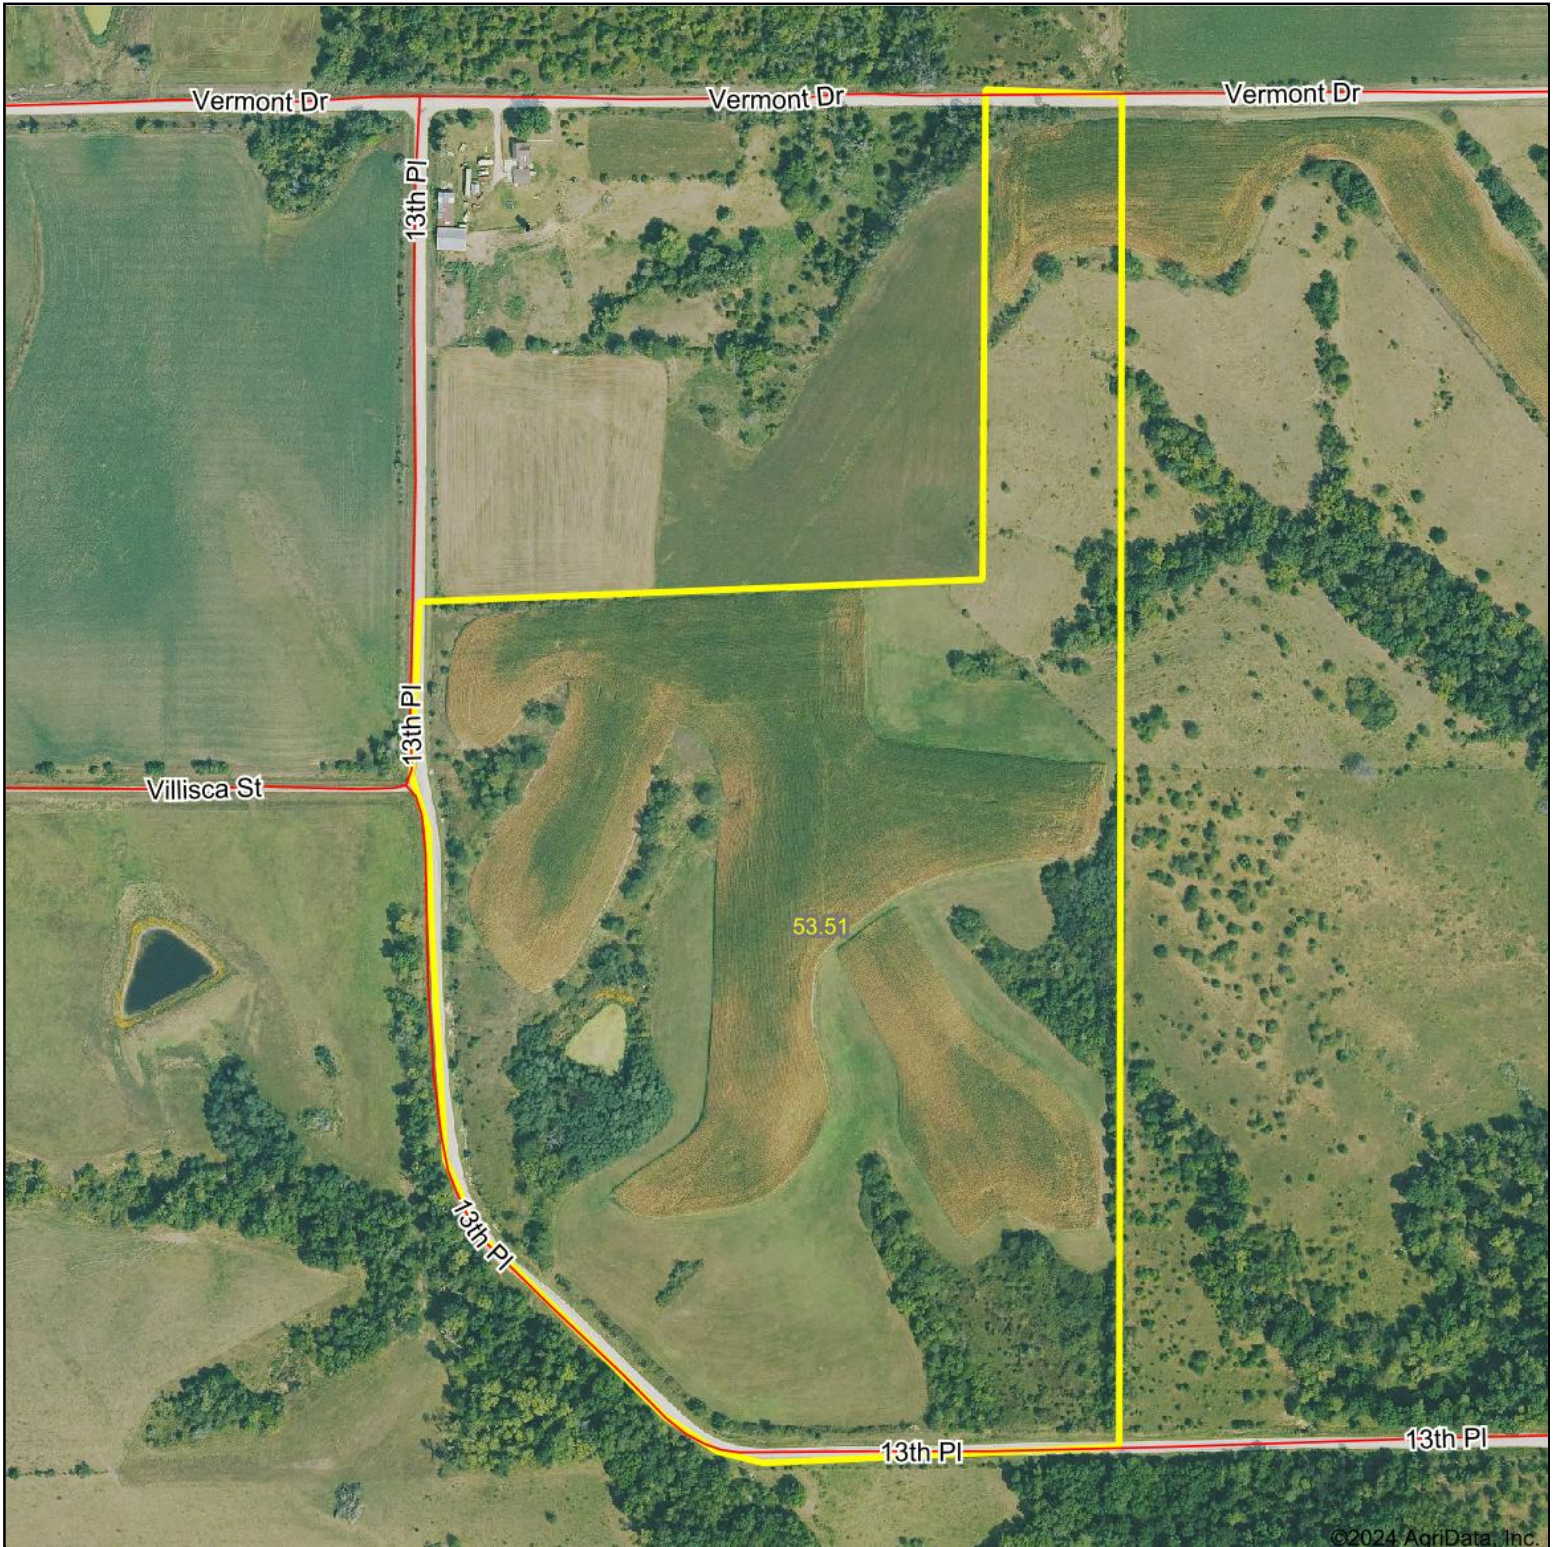

Aerial Map

©2024 AgriData, Inc.

MIDWEST
LEGACY
Land & Farm Sales

Maps Provided By:

© AgriData, Inc. 2023 www.AgriDataInc.com

Boundary Center: 41° 10' 43.91, -93° 19' 15.41

30-74N-21W
Marion County
Iowa

3/6/2024