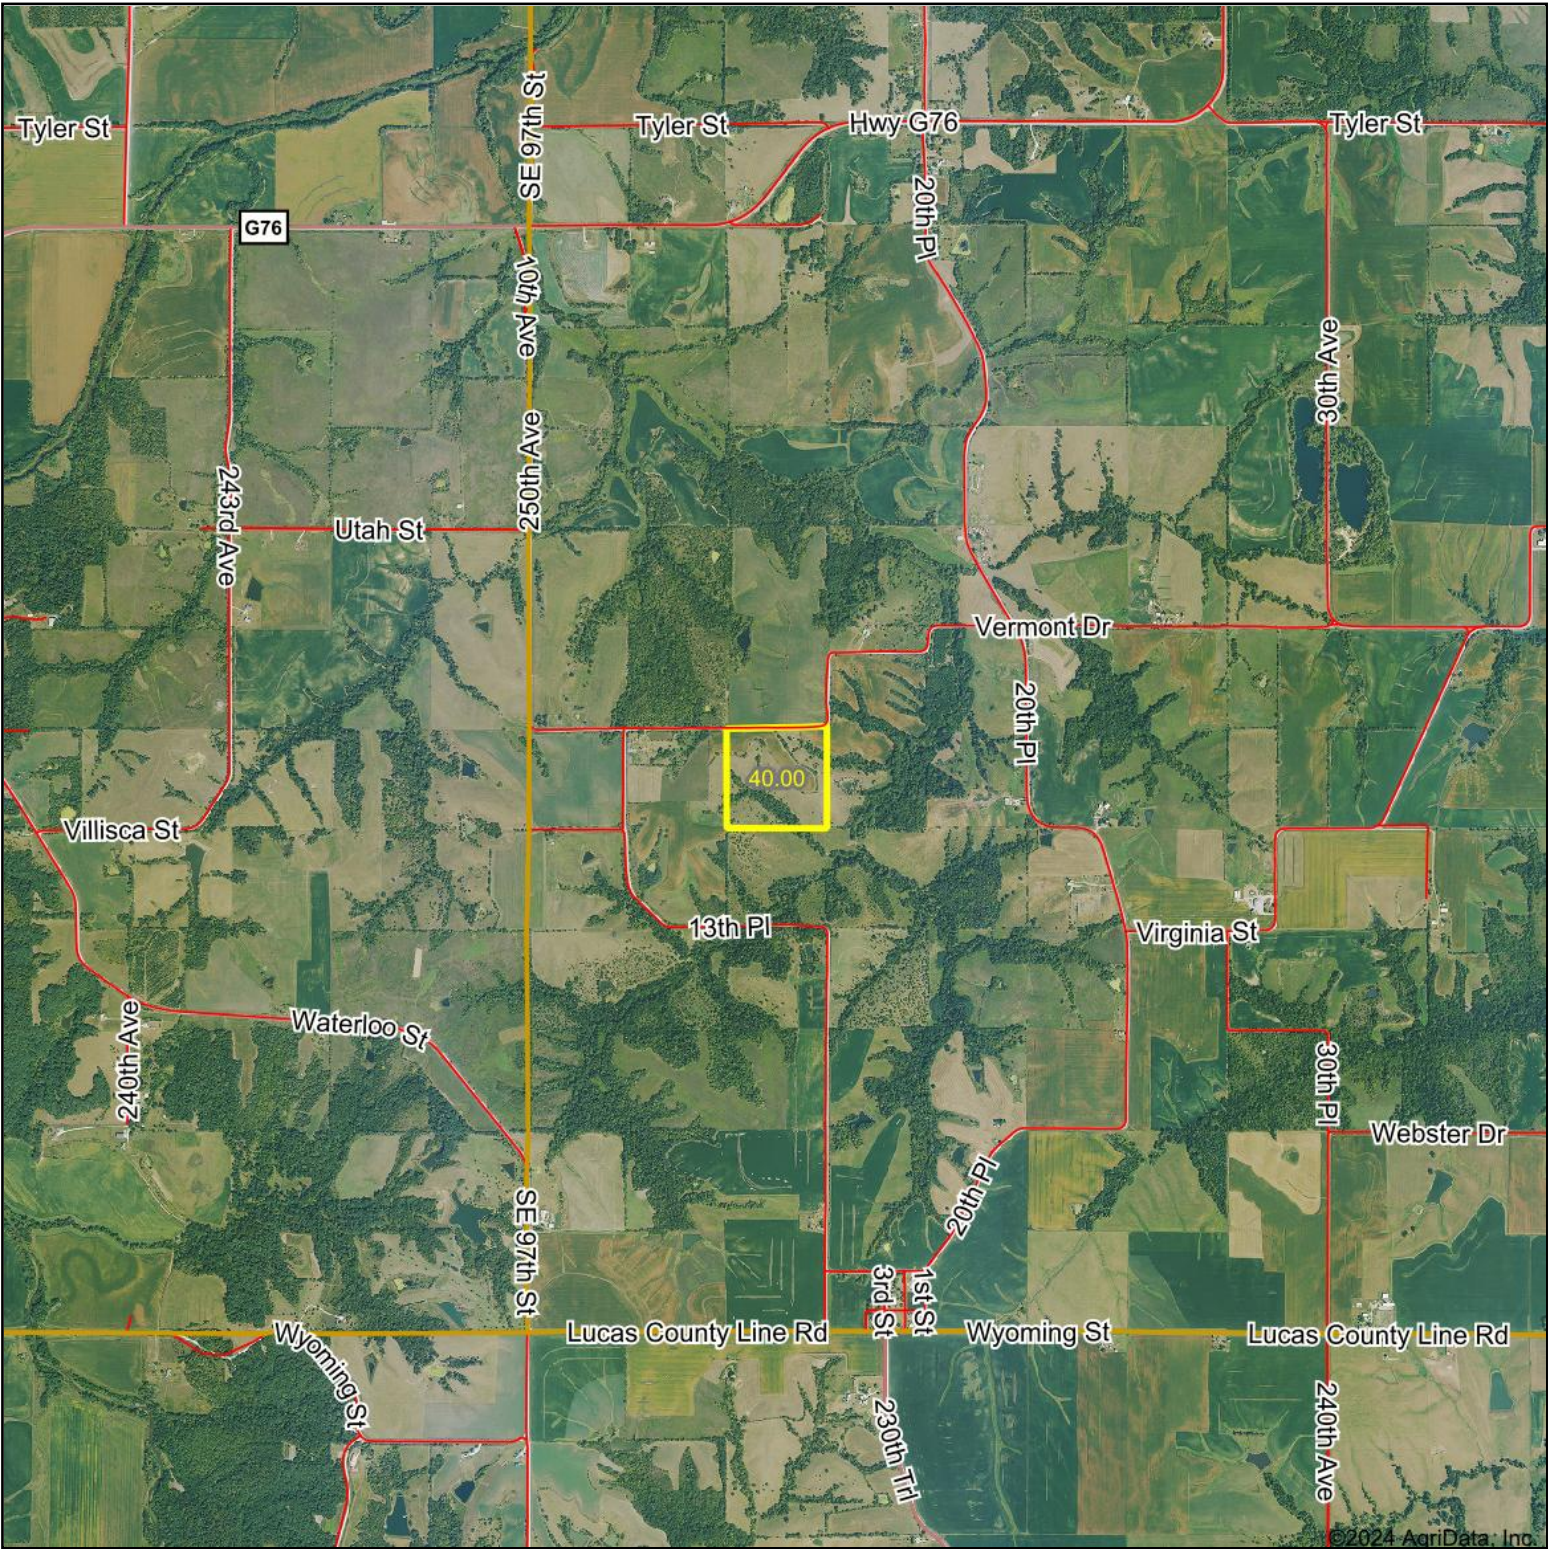

Aerial Map

©2024 AgriData, Inc.

MIDWEST
LEGACY
Land & Farm Sales

Maps Provided By:

© AgriData, Inc. 2023 www.AgridataInc.com

Boundary Center: 41° 10' 50.55, -93° 18' 57.95

30-74N-21W
Marion County
Iowa

3/7/2024