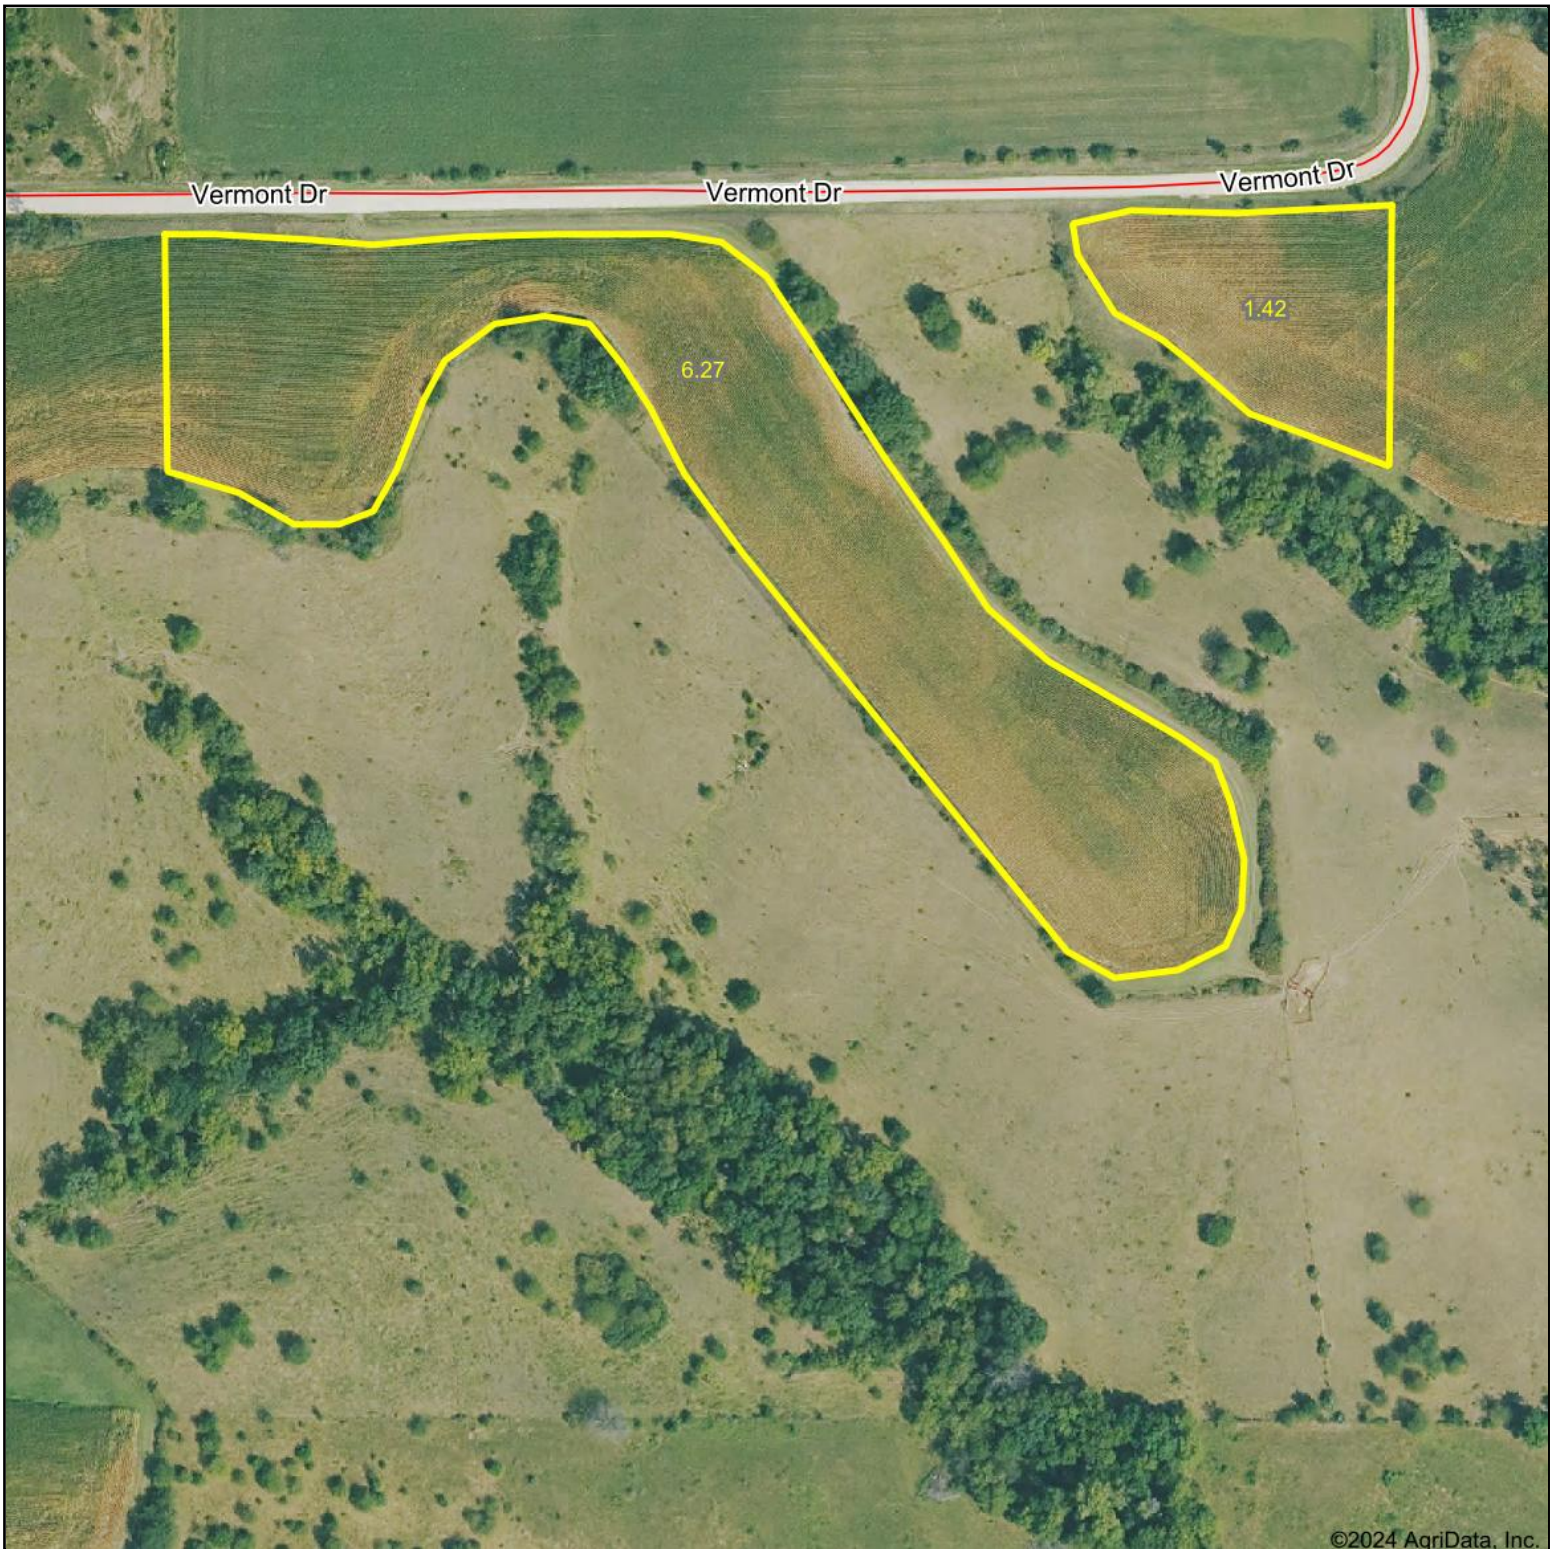

Aerial Map

©2024 AgriData, Inc.

MIDWEST
LEGACY
Land & Farm Sales

Maps Provided By:

© AgriData, Inc. 2023 www.AgriDataInc.com

Boundary Center: 41° 10' 52.81, -93° 18' 58.07

30-74N-21W
Marion County
Iowa

3/7/2024