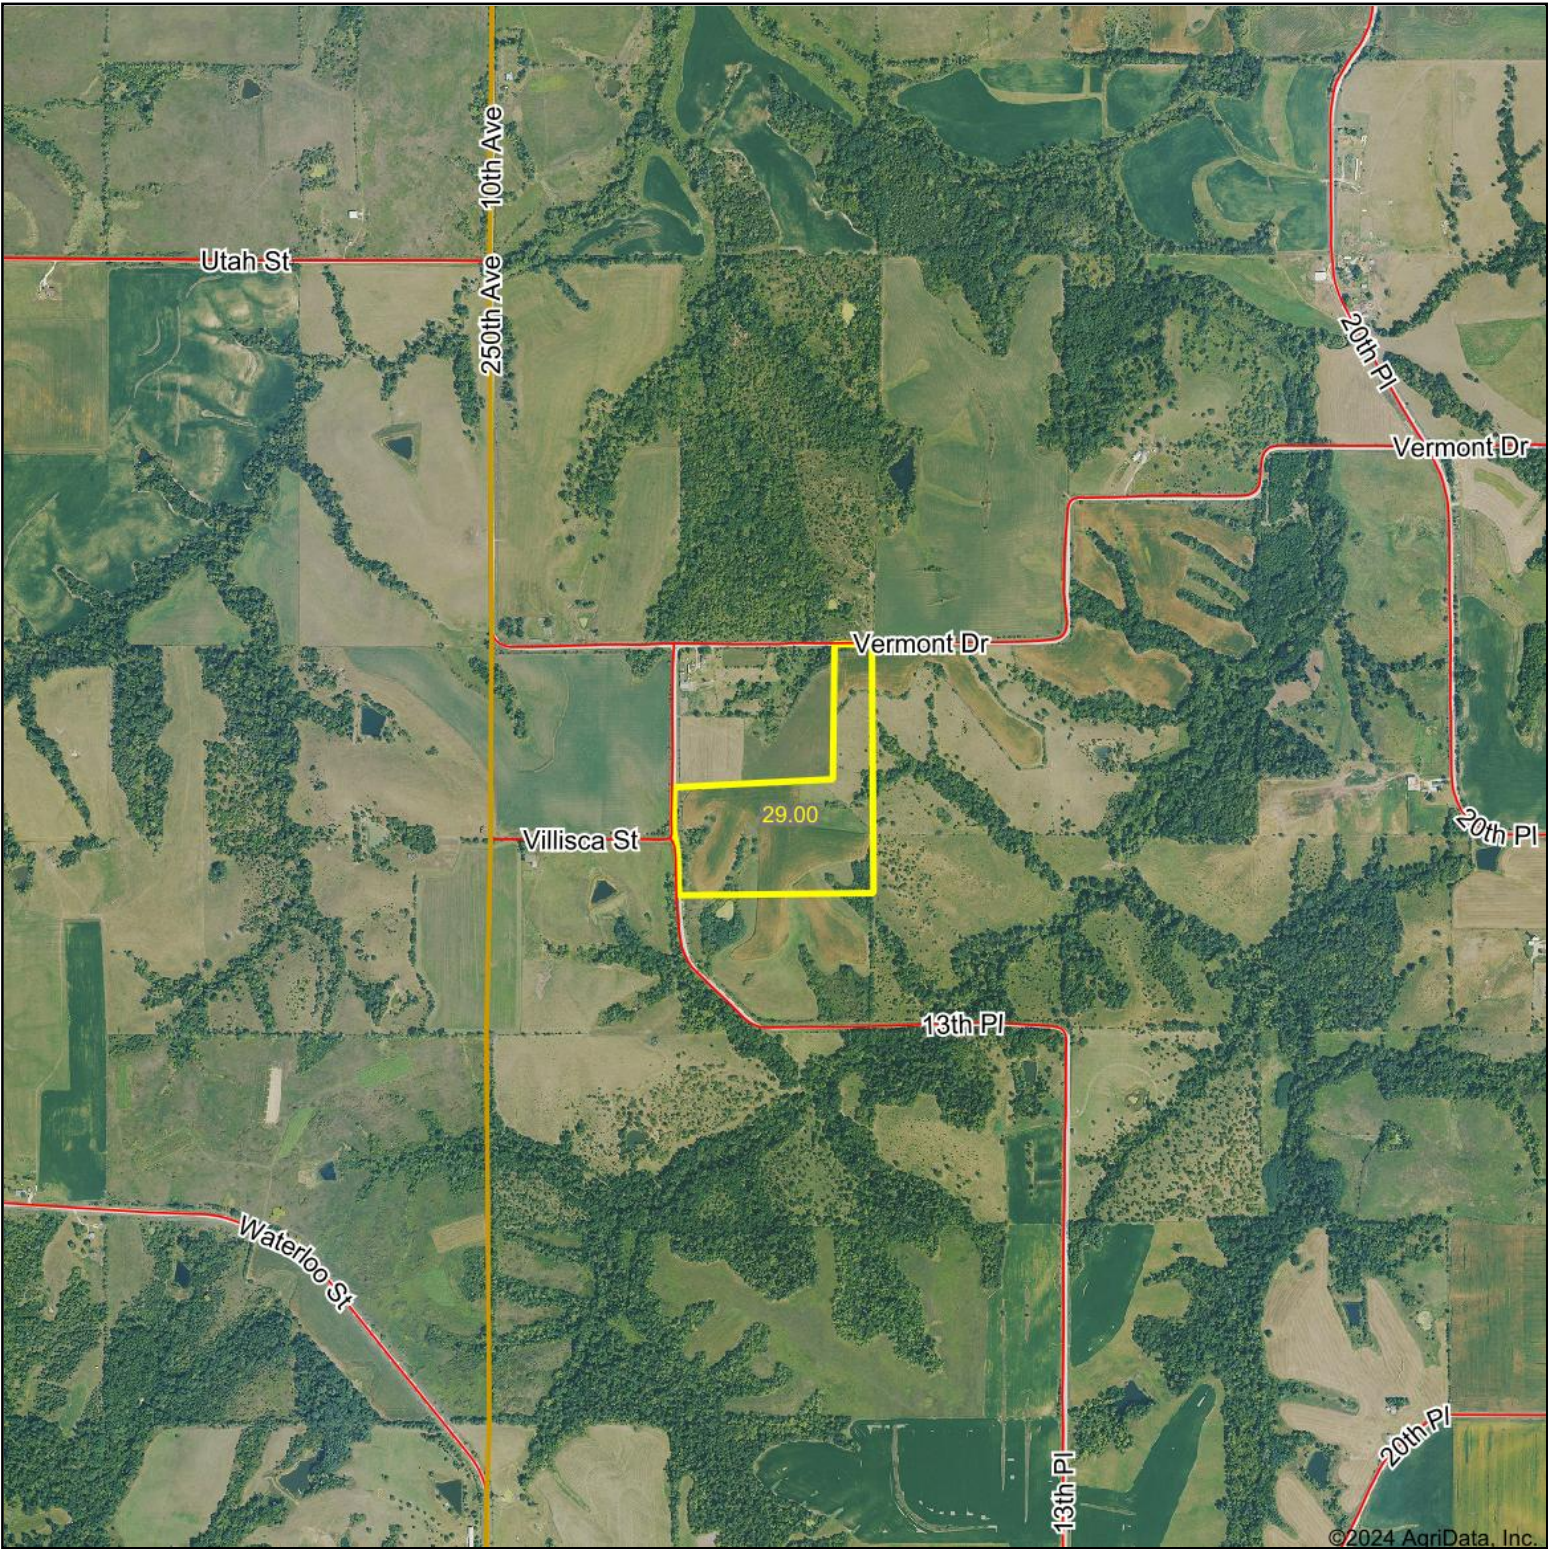

Aerial Map

©2024 AgriData, Inc.

MIDWEST
LEGACY
Land & Farm Sales

Maps Provided By:

© AgriData, Inc. 2023 www.AgridataInc.com

Boundary Center: 41° 10' 48.37, -93° 19' 15.28

30-74N-21W
Marion County
Iowa

3/7/2024