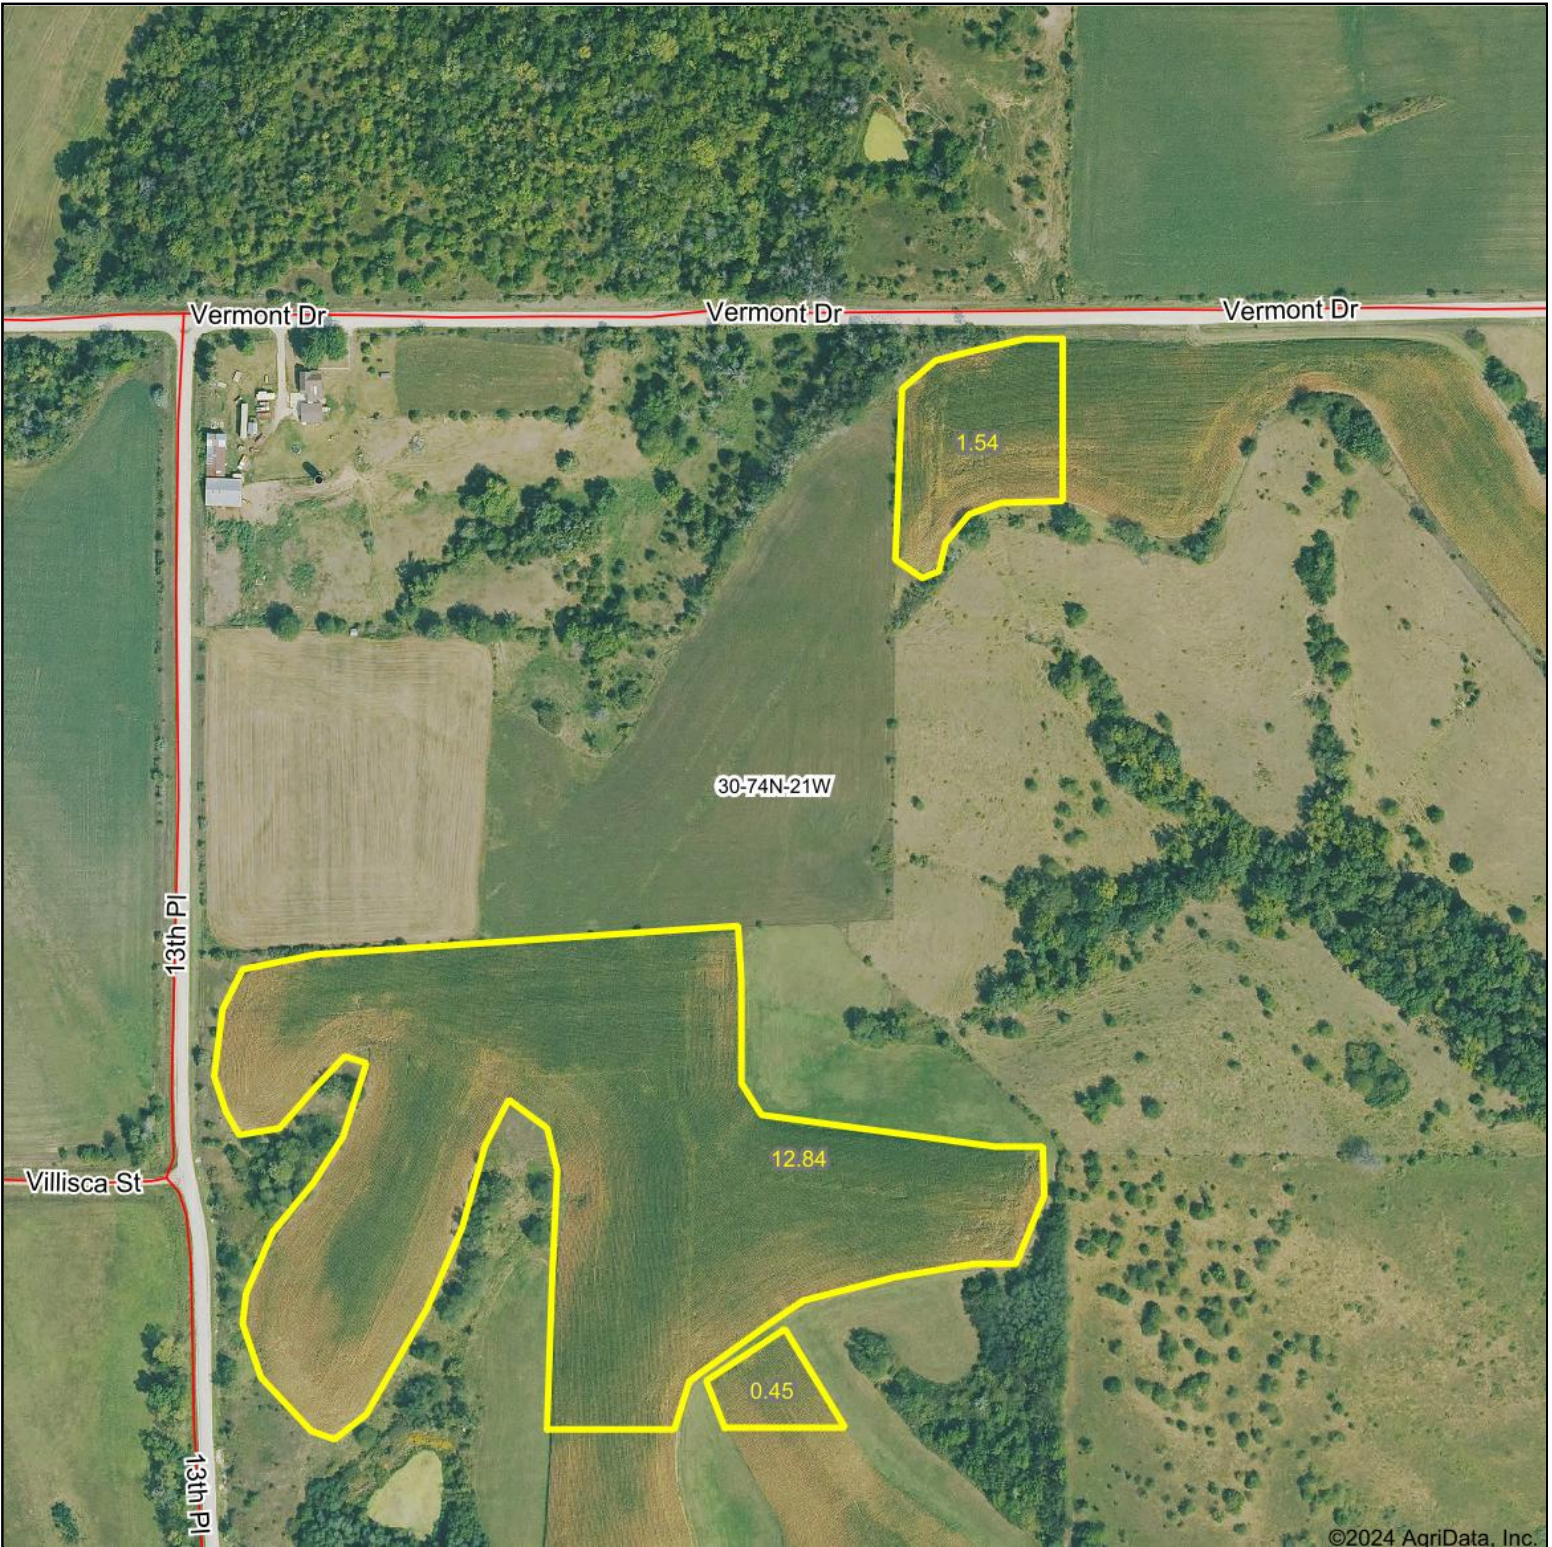

Aerial Map

MIDWEST
LEGACY
Land & Farm Sales

Maps Provided By:

© AgriData, Inc. 2023

www.AgriDataInc.com

Boundary Center: 41° 10' 48.12, -93° 19' 15.04

30-74N-21W
Marion County
Iowa

0ft 339ft 678ft

3/6/2024