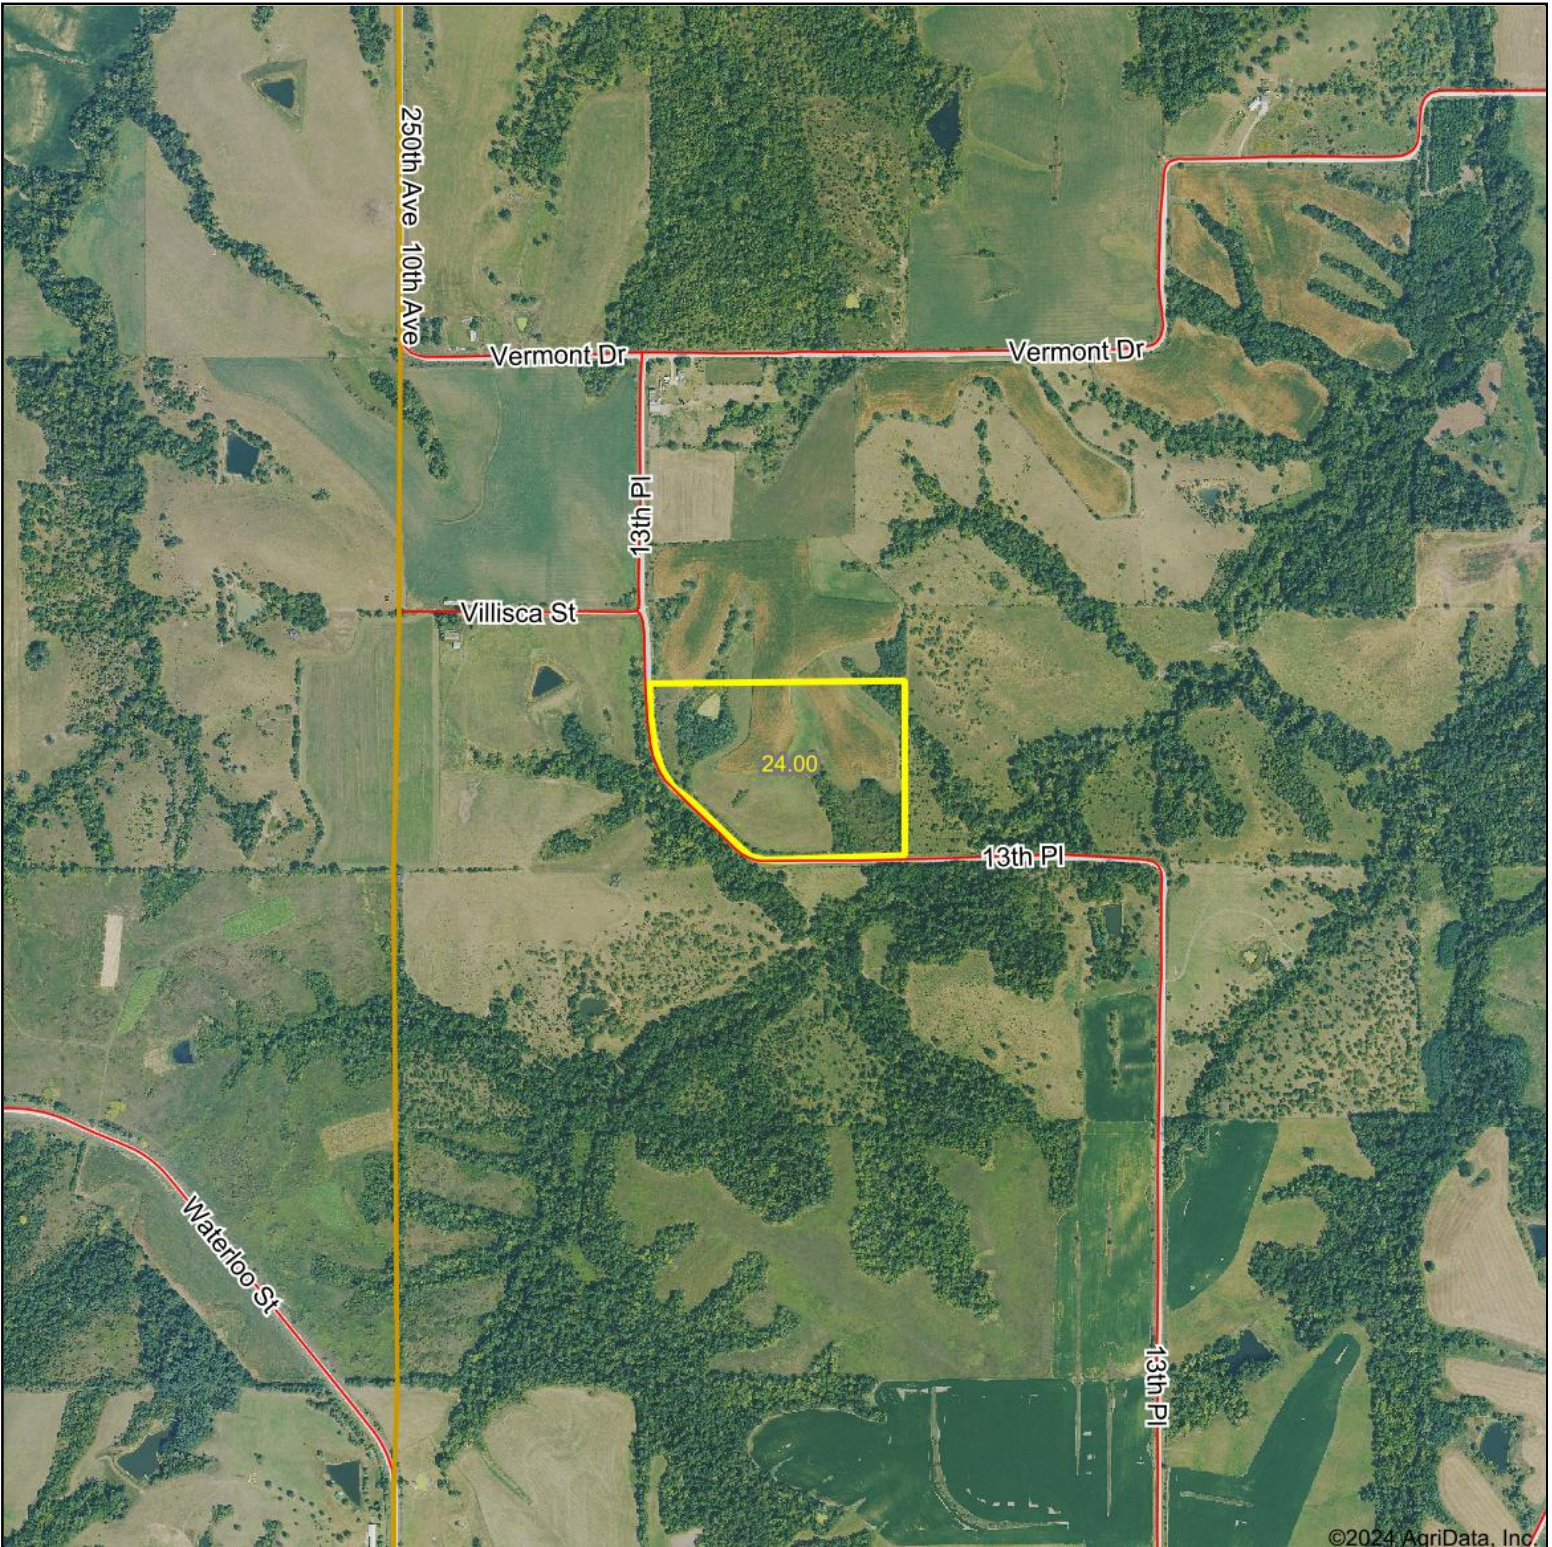

Aerial Map

Boundary Center: 41° 10' 35.64, -93° 19' 15.03

MIDWEST
LEGACY
Land & Farm Sales

30-74N-21W
Marion County
Iowa

Maps Provided By:

© AgriData, Inc. 2023

www.AgriDataInc.com

3/7/2024